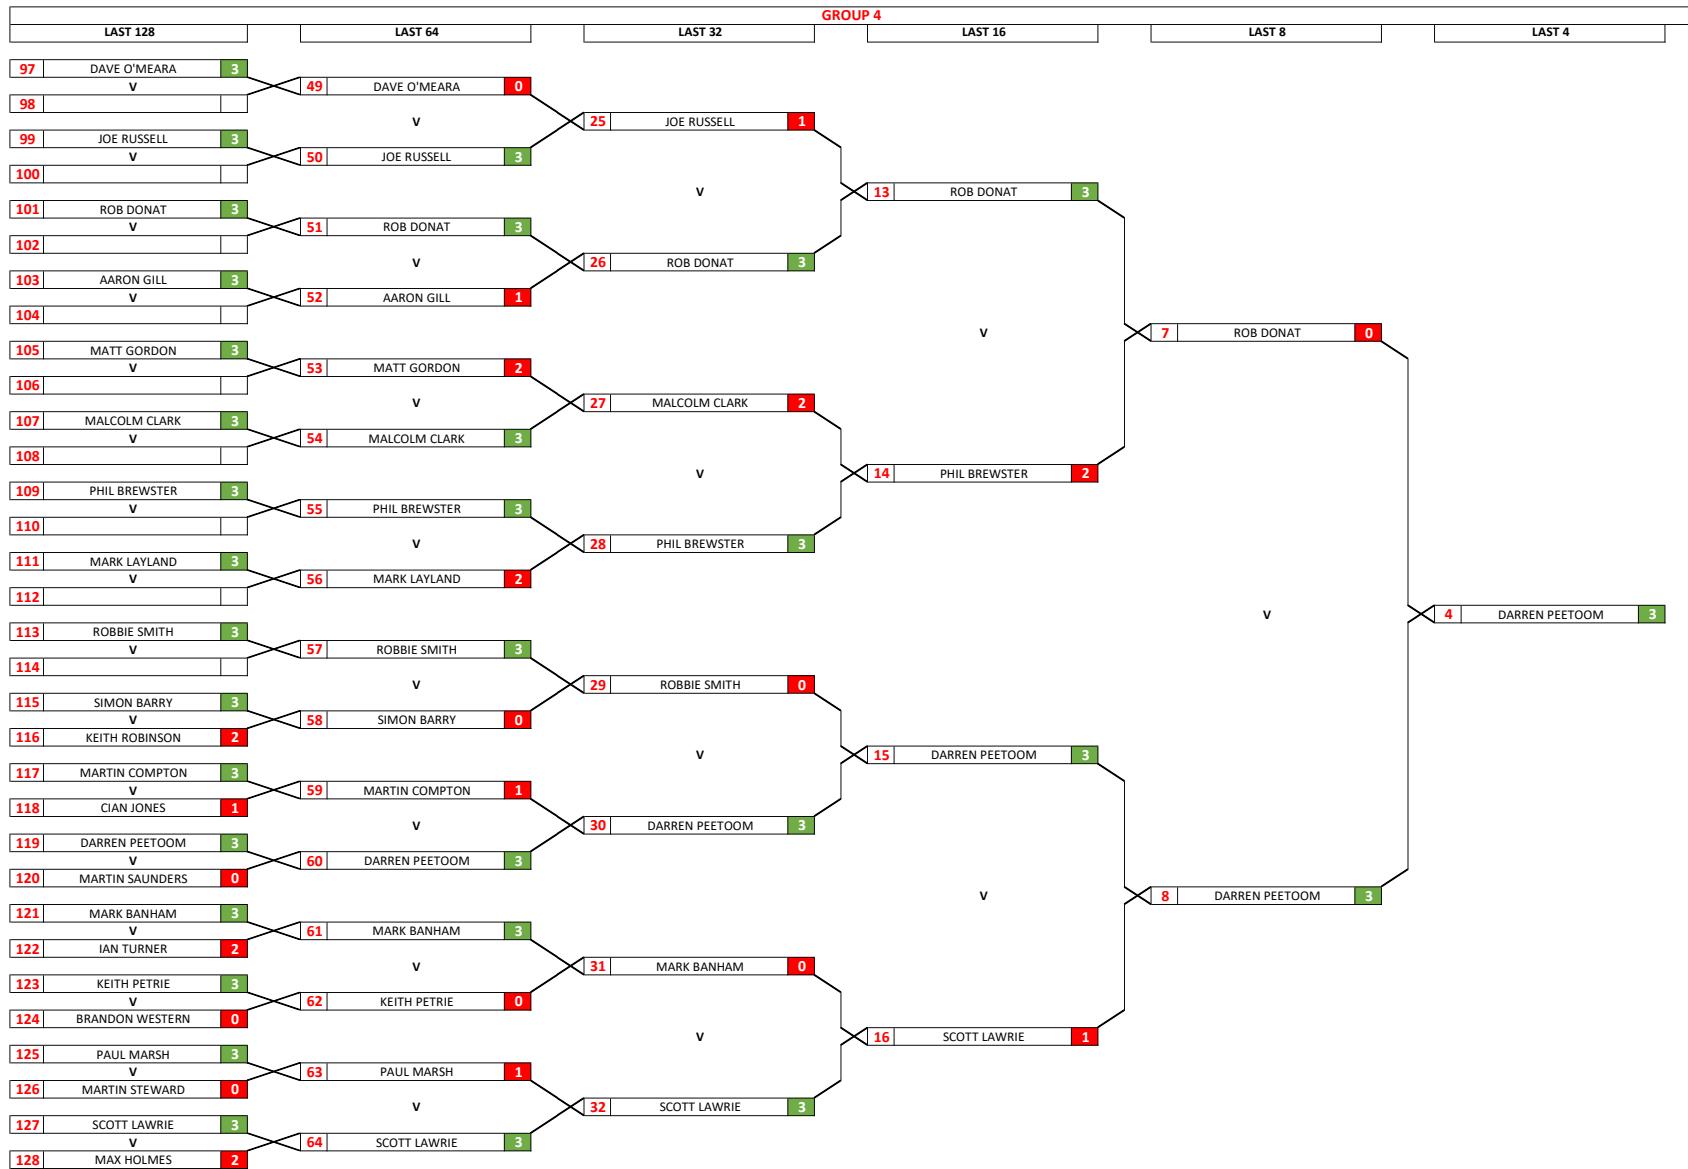

ESSEX SUPER LEAGUE (MENS)

RESULTS 2024-25  
GRAND PRIX SINGLES  
02/05/2025

**ESSEX SUPER LEAGUE (MENS)**  
 RESULTS 2024-25  
 GRAND PRIX SINGLES  
 02/05/2025

- WINNER**
- MICHAEL WILES
- NOTLEY TEMPLARS
  
- RUNNER-UP**
- DARREN PEETOOM
- COLLIER ROW
  
- SEMI-FINALISTS**
- BRADLEY HALLS
- COLLIER ROW
- BEN ADAMS
- SOUTHEND
  
- QUARTER-FINALISTS**
- MICHAEL PINNINGTON
- SOUTHEND
- STEVE JOHNSON
- BRENTWOOD
- JAMIE PEETOOM
- COLLIER ROW
- ROB DONAT
- BRENTWOOD
  
- LAST 8**
- DAN SARE
- SOUTHEND
- PAUL BARHAM
- OCKENDON ARCHERS
- ROB PENGELLY
- OCKENDON ARCHERS
- SIMON MONK
- CHELMSFORD
- ASHLEY DEWS
- CLACTON RAILWAY
- CHRIS MAHERS
- PRITTEWELL PIRATES
- PHIL BREWSTER
- COLLIER ROW
- SCOTT LAWRIE
- BRIGHTLINGSEA