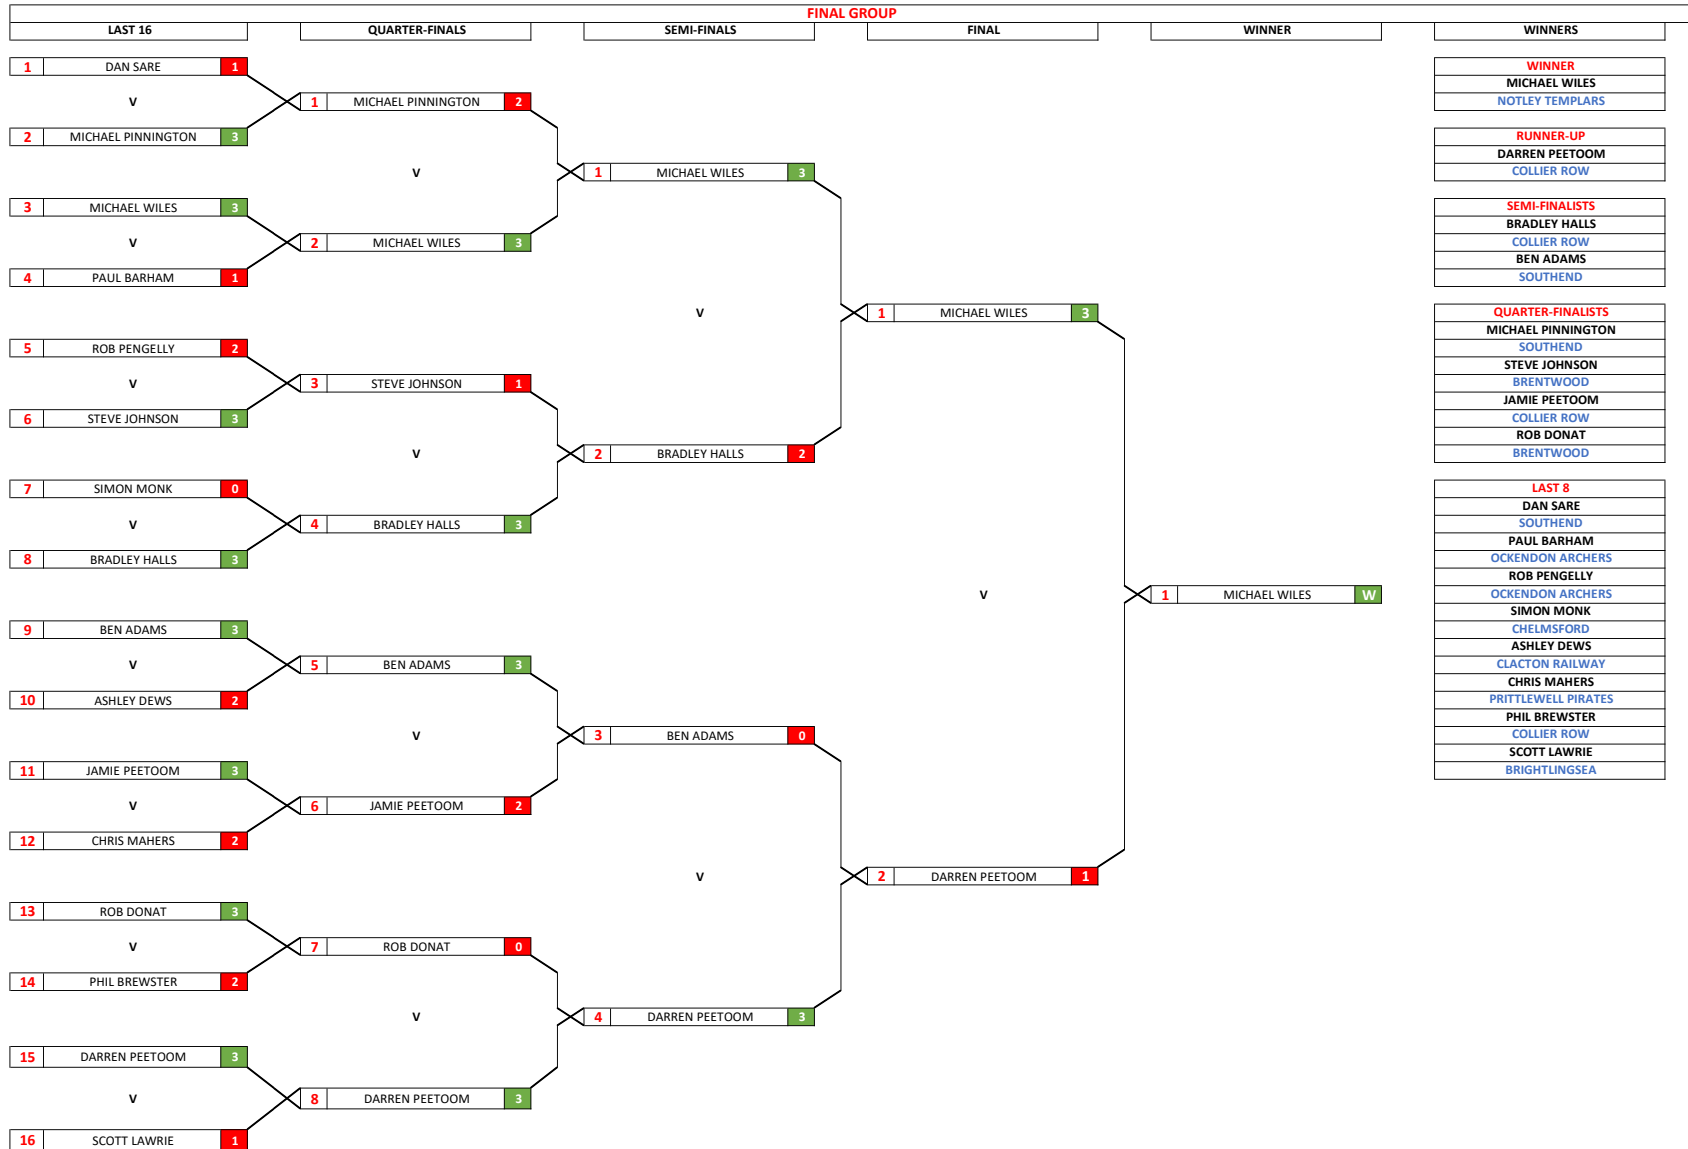

ESSEX SUPER LEAGUE (MENS)

RESULTS 2024-25  
GRAND PRIX SINGLES  
02/05/2025

**ESSEX SUPER LEAGUE (MENS)**  
 RESULTS 2024-25  
 GRAND PRIX SINGLES  
 02/05/2025

- WINNER**
- MICHAEL WILES
- NOTLEY TEMPLARS
  
- RUNNER-UP**
- DARREN PEETOOM
- COLLIER ROW
  
- SEMI-FINALISTS**
- BRADLEY HALLS
- COLLIER ROW
- BEN ADAMS
- SOUTHEND
  
- QUARTER-FINALISTS**
- MICHAEL PINNINGTON
- SOUTHEND
- STEVE JOHNSON
- BRENTWOOD
- JAMIE PEETOOM
- COLLIER ROW
- ROB DONAT
- BRENTWOOD
  
- LAST 8**
- DAN SARE
- SOUTHEND
- PAUL BARHAM
- OCKENDON ARCHERS
- ROB PENGELLY
- OCKENDON ARCHERS
- SIMON MONK
- CHELMSFORD
- ASHLEY DEWS
- CLACTON RAILWAY
- CHRIS MAHERS
- PRITTEWELL PIRATES
- PHIL BREWSTER
- COLLIER ROW
- SCOTT LAWRIE
- BRIGHTLINGSEA