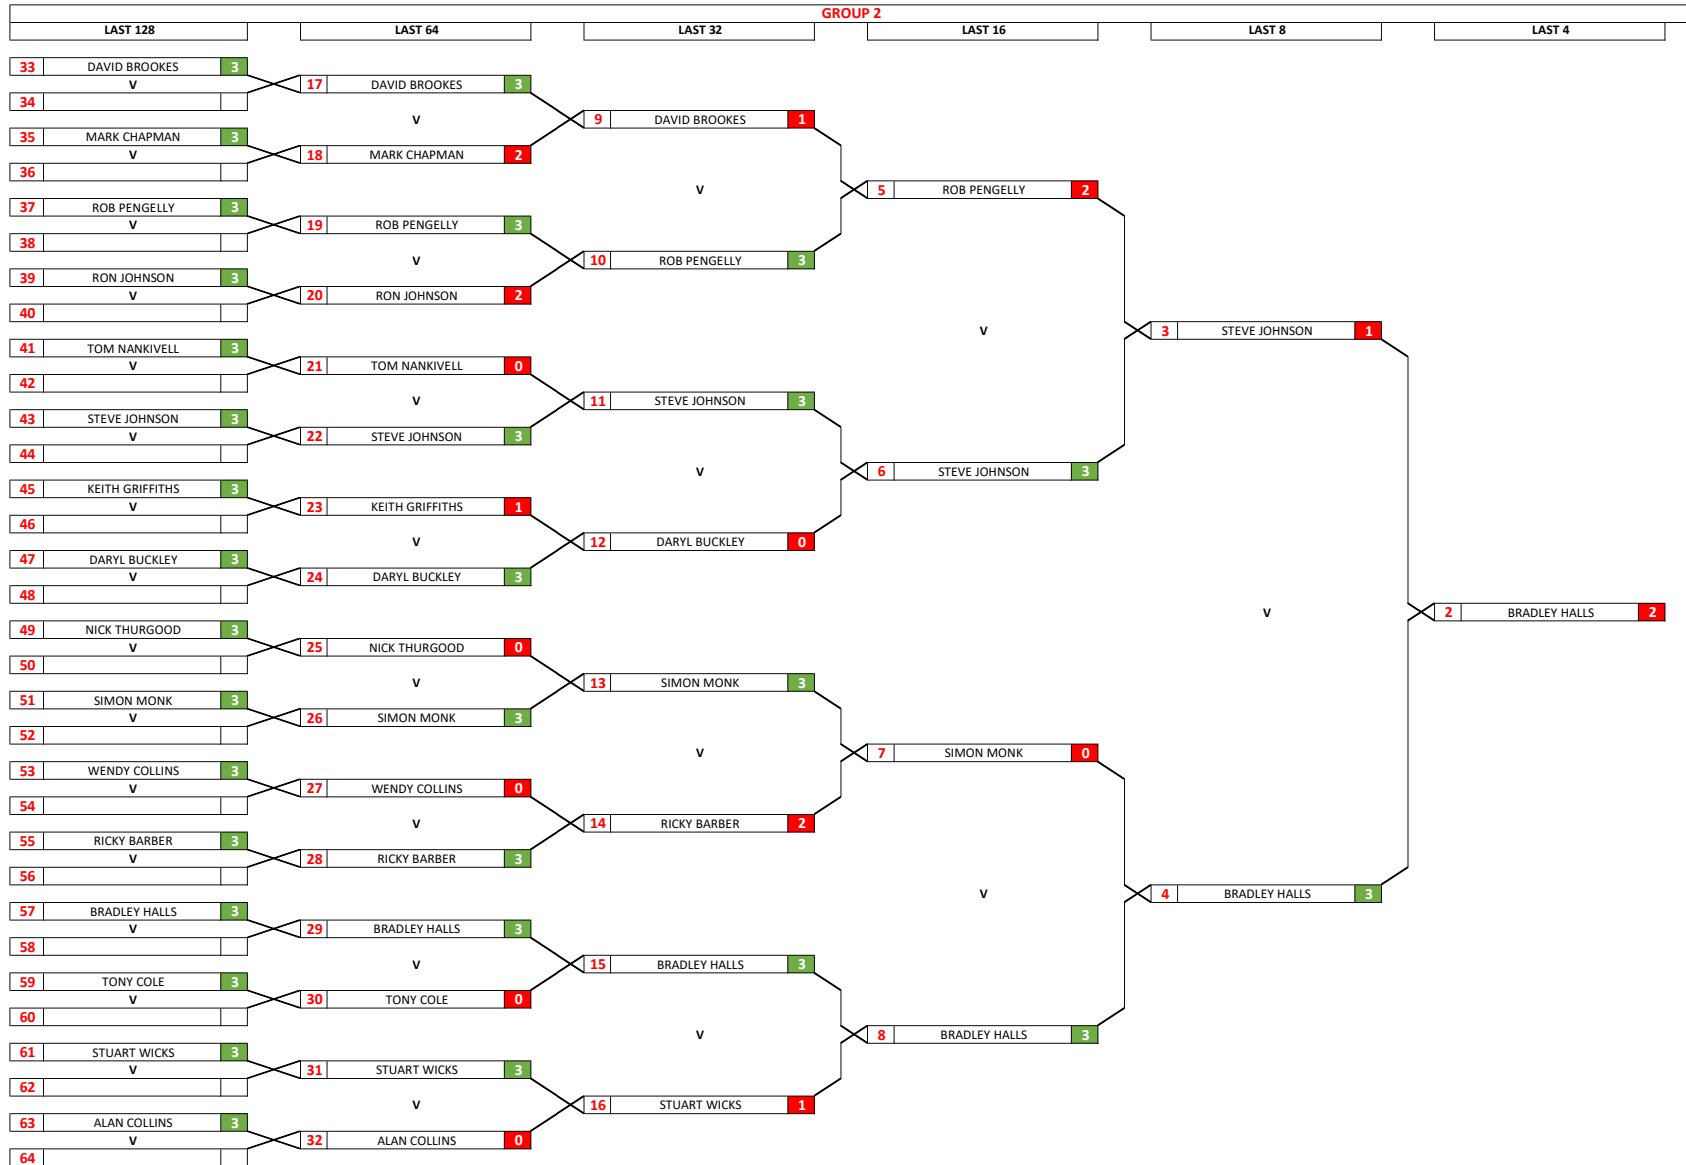

ESSEX SUPER LEAGUE (MENS)

RESULTS 2024-25
GRAND PRIX SINGLES
02/05/2025