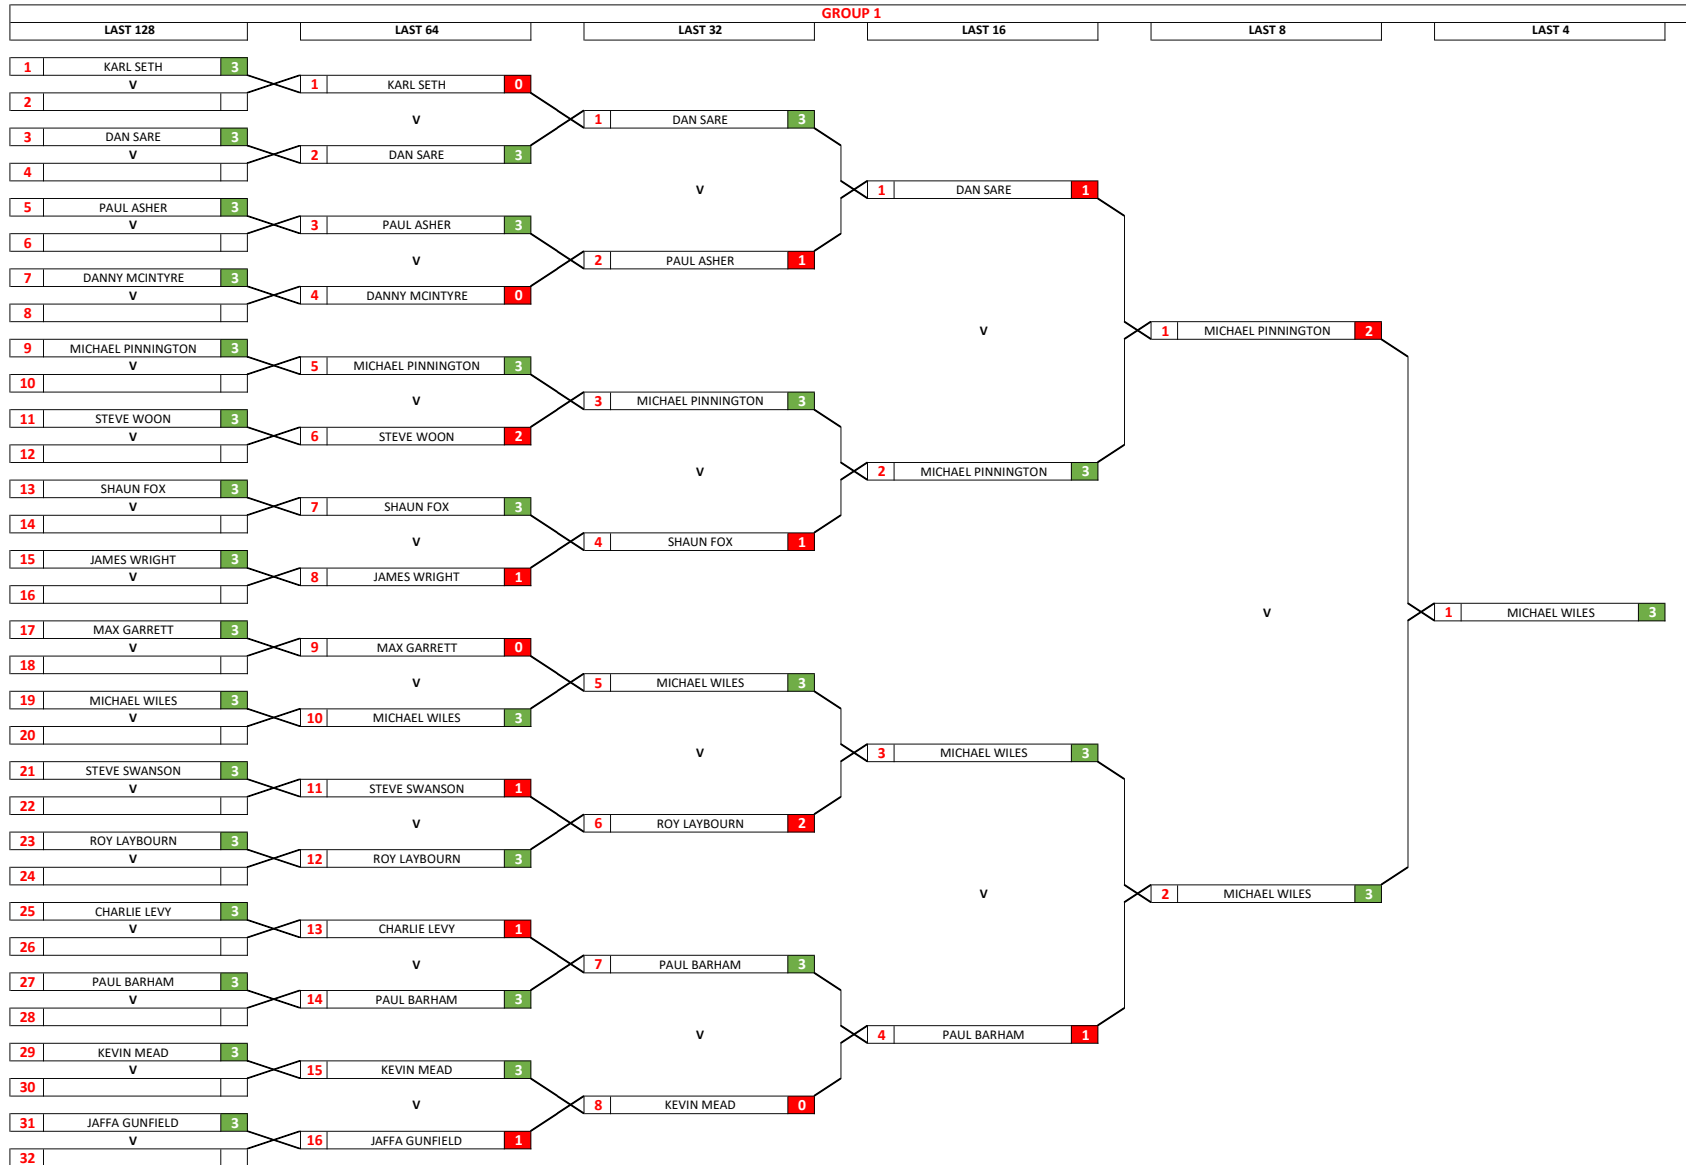

ESSEX SUPER LEAGUE (MENS)

RESULTS 2024-25
GRAND PRIX SINGLES
02/05/2025