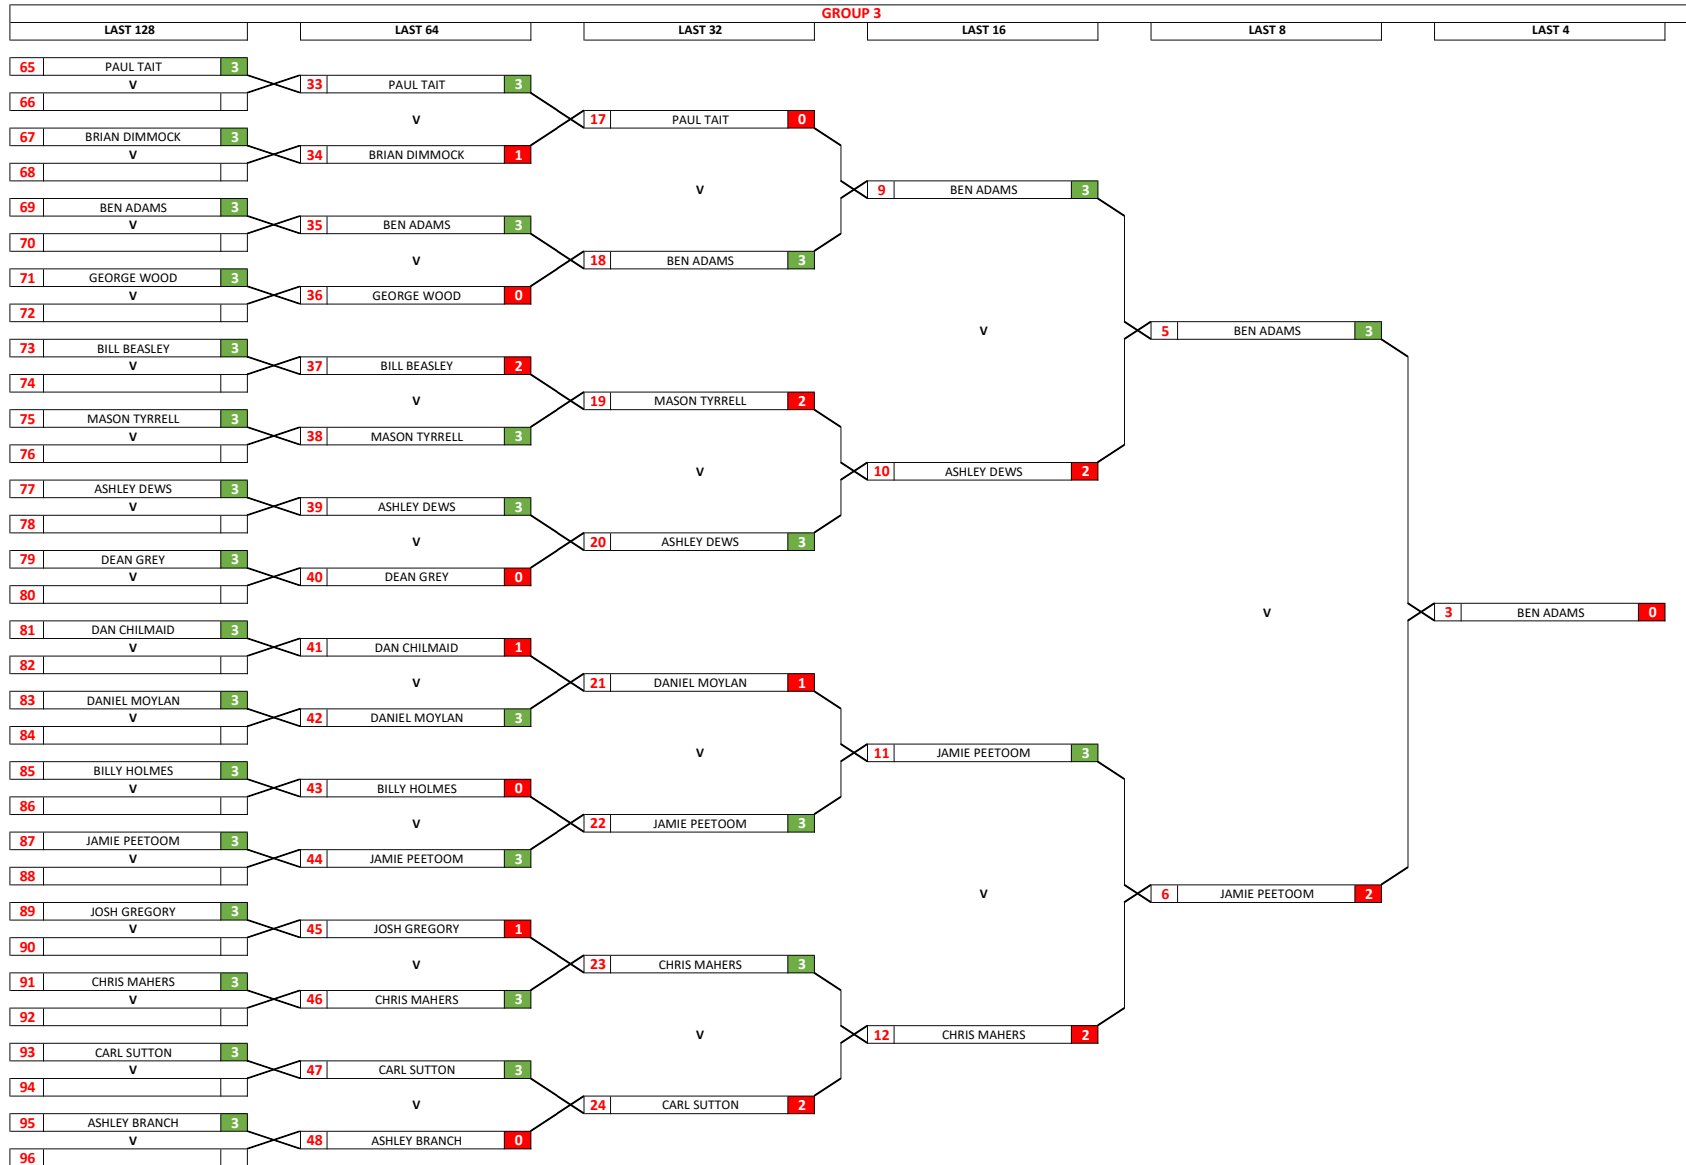

ESSEX SUPER LEAGUE (MENS)

RESULTS 2024-25  
GRAND PRIX SINGLES  
02/05/2025

**ESSEX SUPER LEAGUE (MENS)**  
 RESULTS 2024-25  
 GRAND PRIX SINGLES  
 02/05/2025

- WINNER**
- MICHAEL WILES
- NOTLEY TEMPLARS
  
- RUNNER-UP**
- DARREN PEETOOM
- COLLIER ROW
  
- SEMI-FINALISTS**
- BRADLEY HALLS
- COLLIER ROW
- BEN ADAMS
- SOUTHEND
  
- QUARTER-FINALISTS**
- MICHAEL PINNINGTON
- SOUTHEND
- STEVE JOHNSON
- BRENTWOOD
- JAMIE PEETOOM
- COLLIER ROW
- ROB DONAT
- BRENTWOOD
  
- LAST 8**
- DAN SARE
- SOUTHEND
- PAUL BARHAM
- OCKENDON ARCHERS
- ROB PENGELLY
- OCKENDON ARCHERS
- SIMON MONK
- CHELMSFORD
- ASHLEY DEWS
- CLACTON RAILWAY
- CHRIS MAHERS
- PRITTEWELL PIRATES
- PHIL BREWSTER
- COLLIER ROW
- SCOTT LAWRIE
- BRIGHTLINGSEA