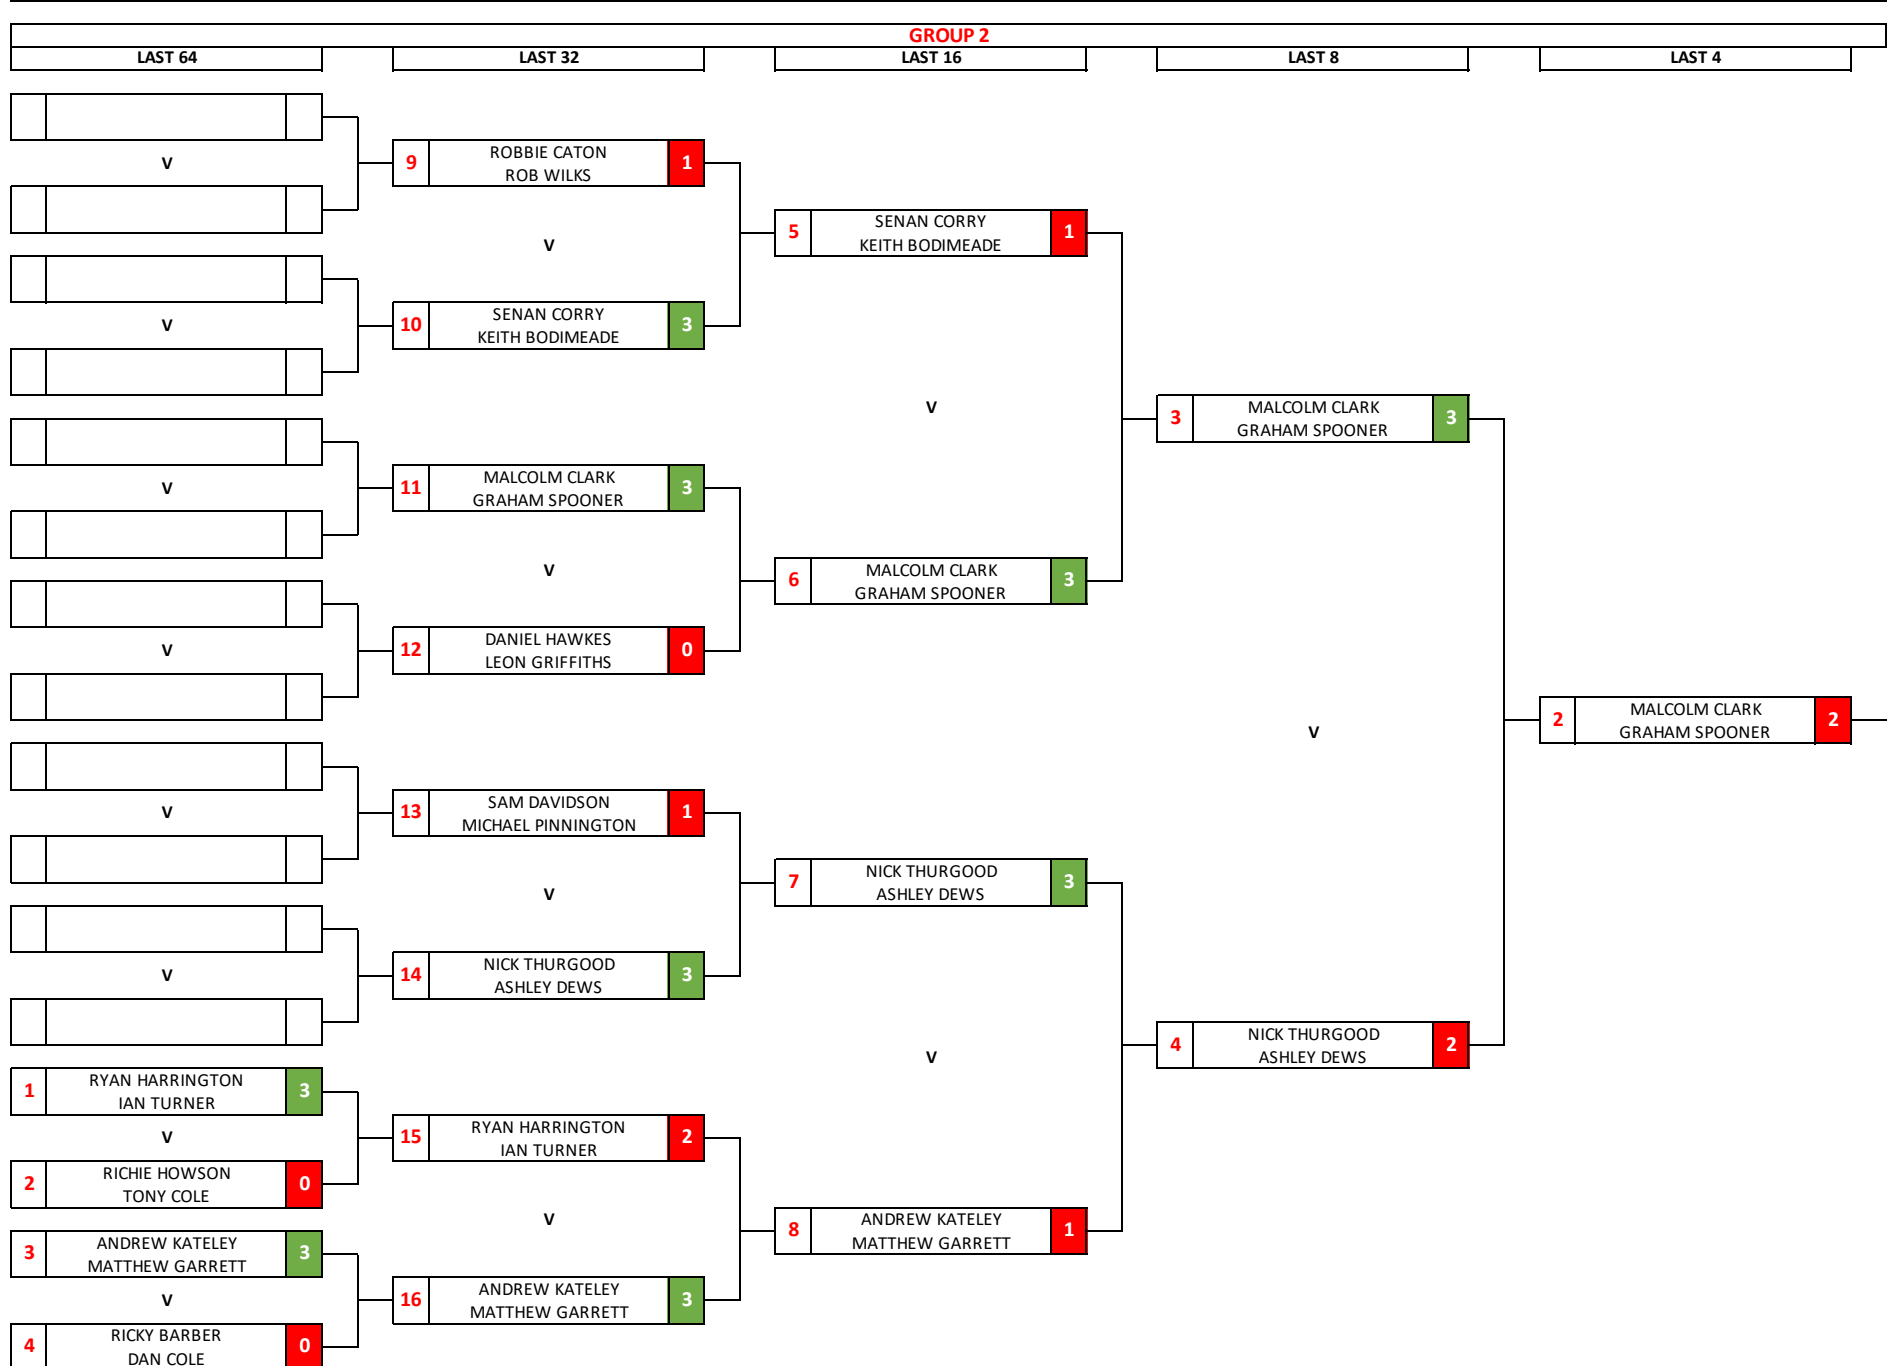

ESSEX SUPER LEAGUE (MENS)

RESULTS 2024-25

PAIRS

09/10/2024