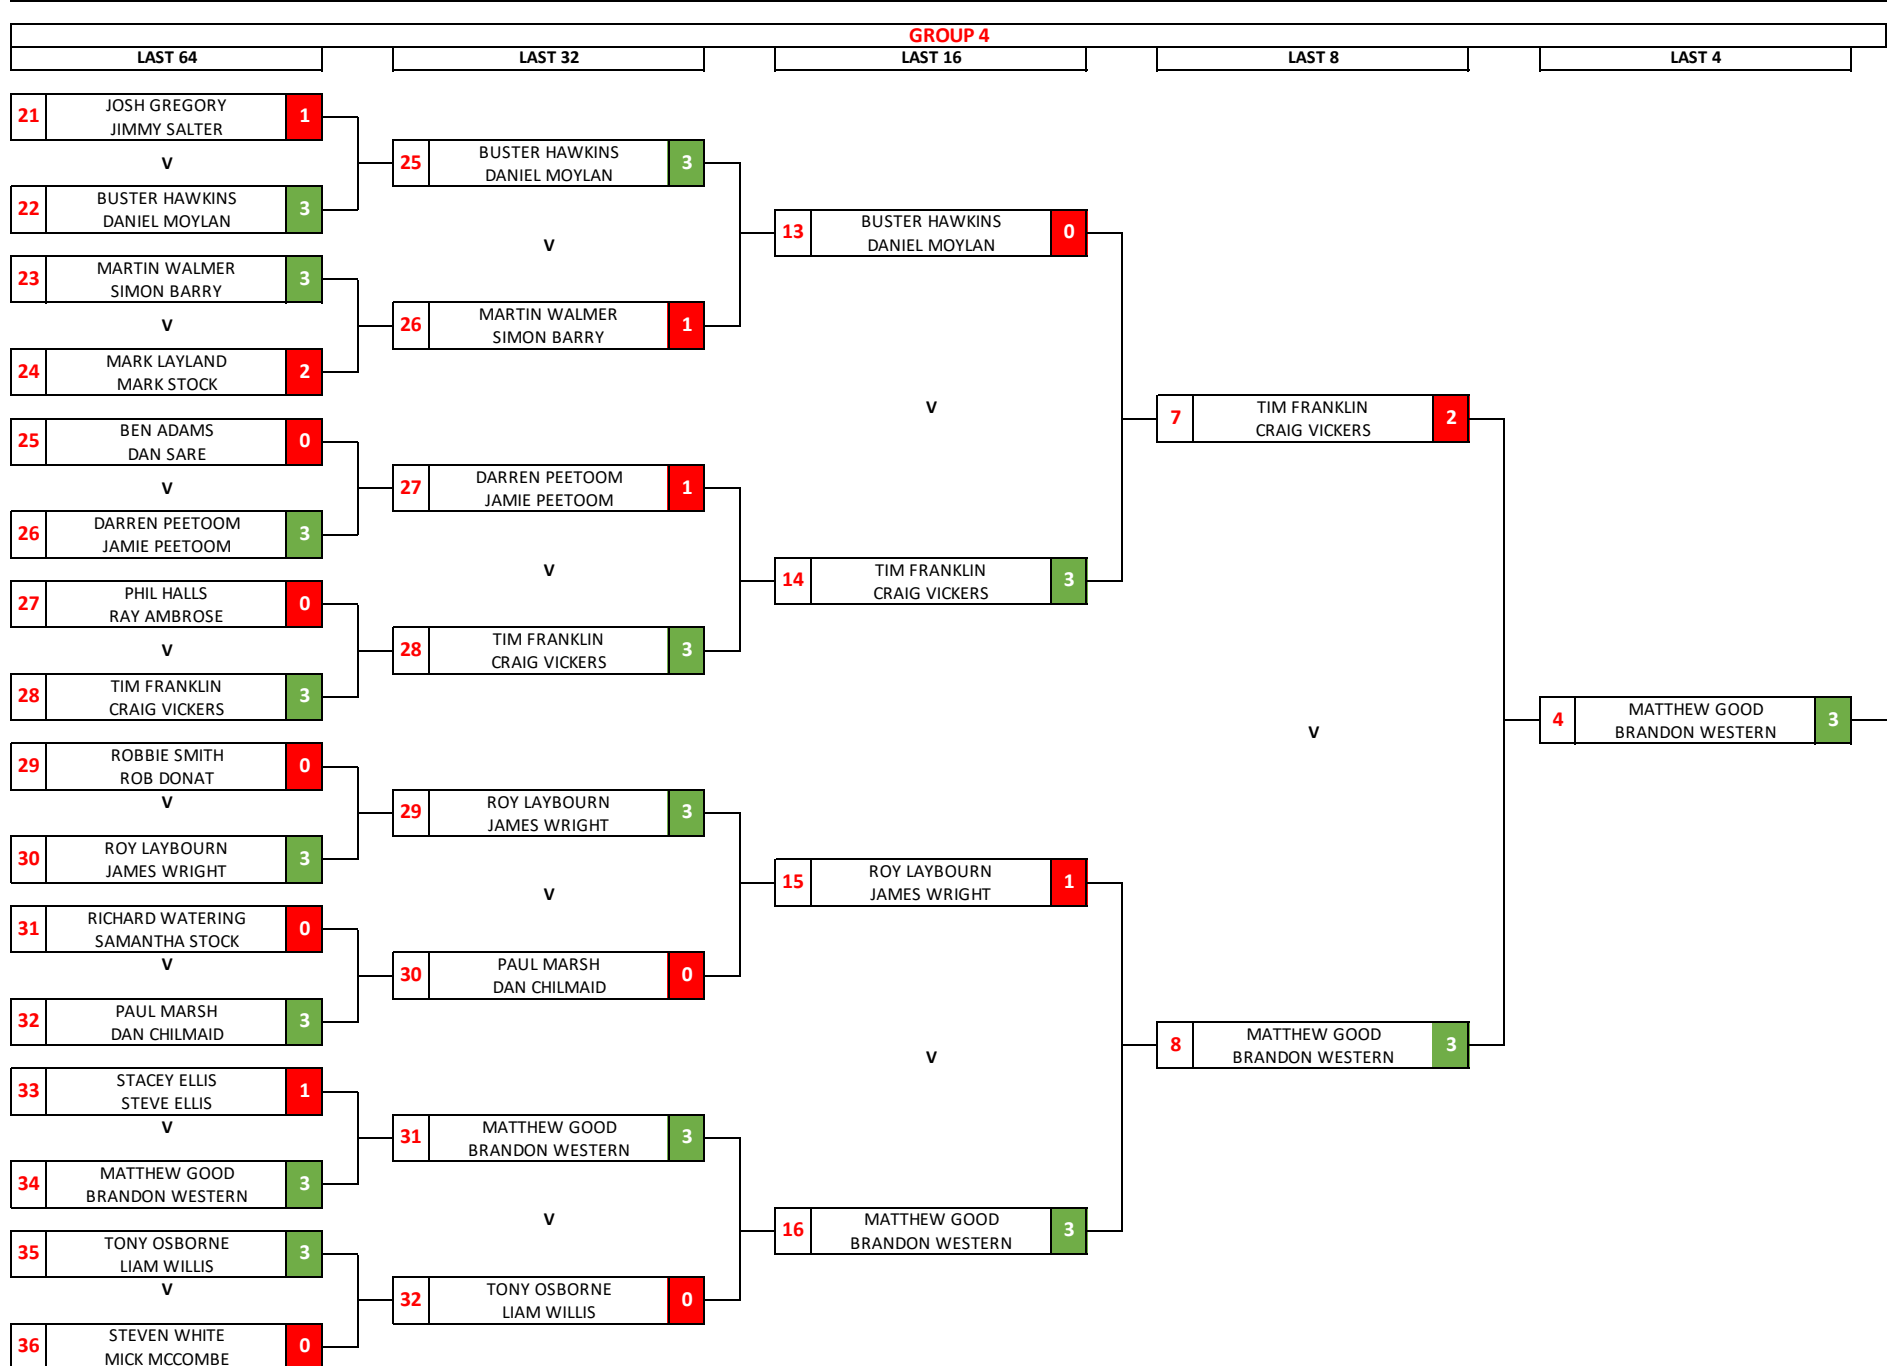

ESSEX SUPER LEAGUE (MENS)

RESULTS 2024-25

PAIRS

09/10/2024