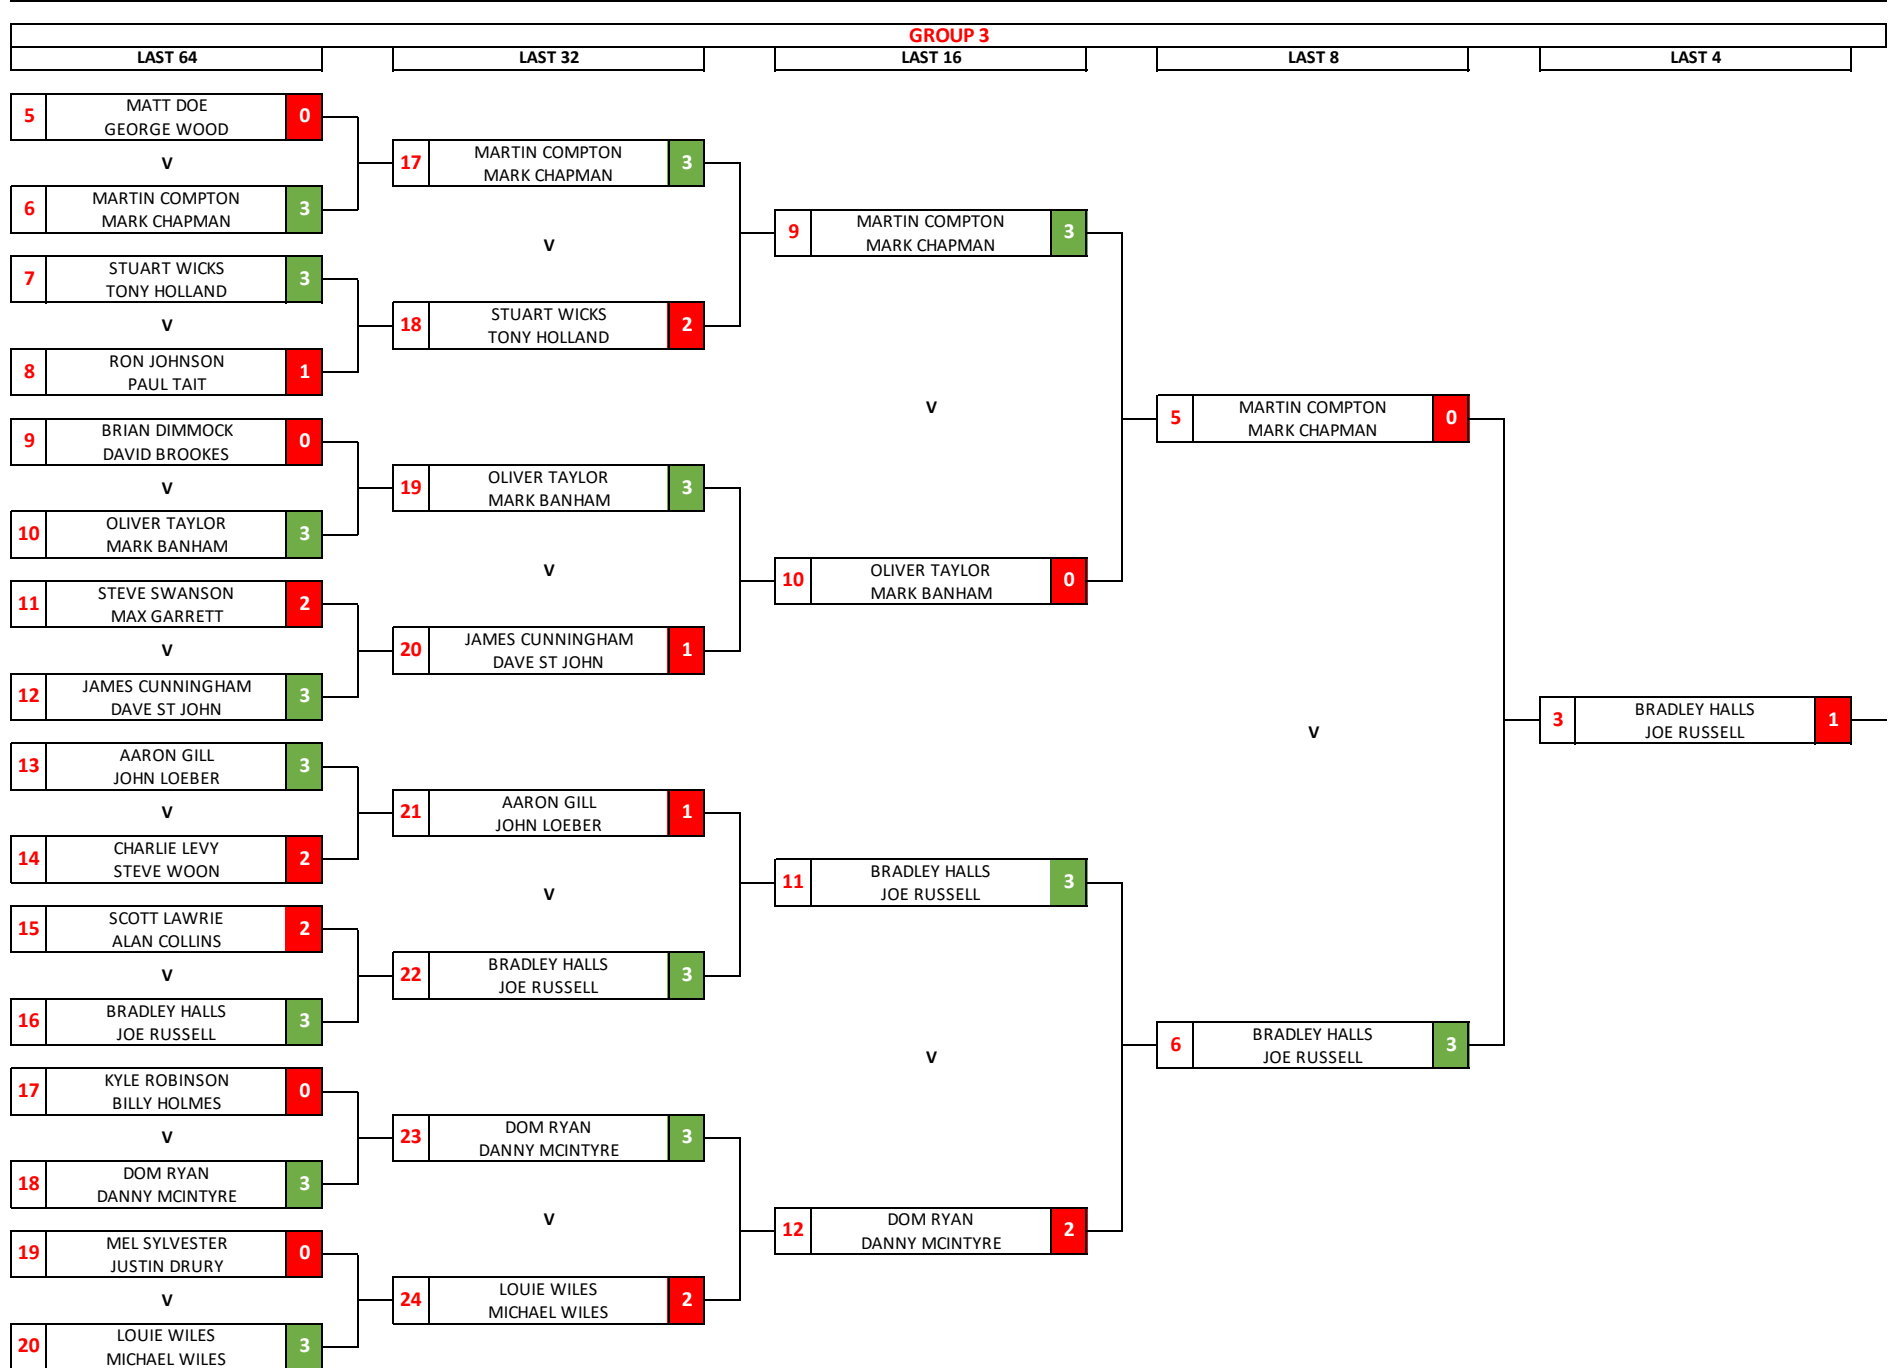

09/10/2024

ESSEX SUPER LEAGUE (MENS)

RESULTS 2024-25

PAIRS

09/10/2024

ESSEX SUPER LEAGUE (MENS)

RESULTS 2024-25

PAIRS