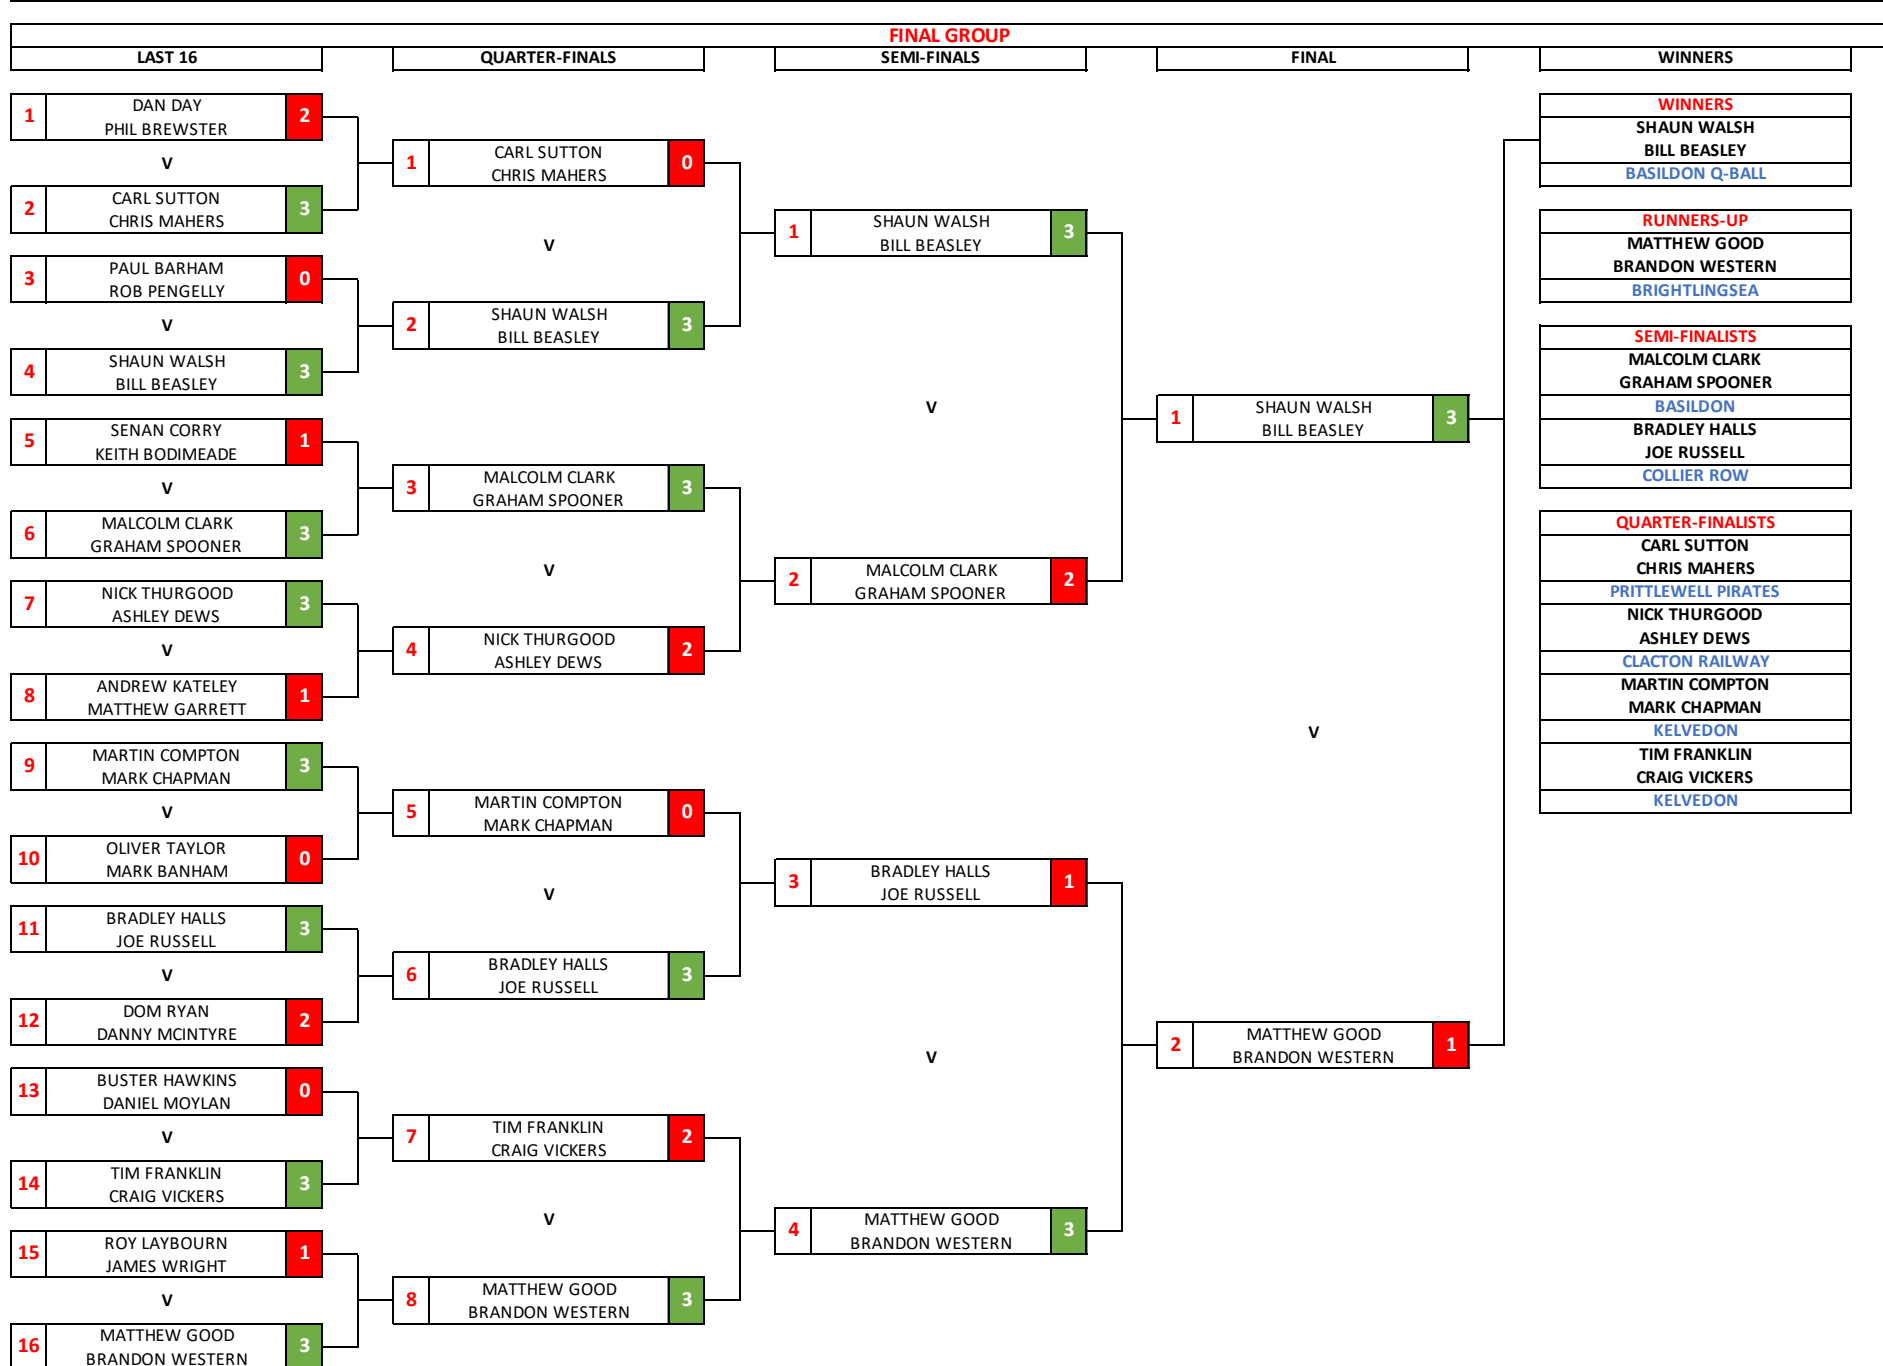

09/10/2024

ESSEX SUPER LEAGUE (MENS)

RESULTS 2024-25

PAIRS

09/10/2024

ESSEX SUPER LEAGUE (MENS)

RESULTS 2024-25

PAIRS ENTRIES