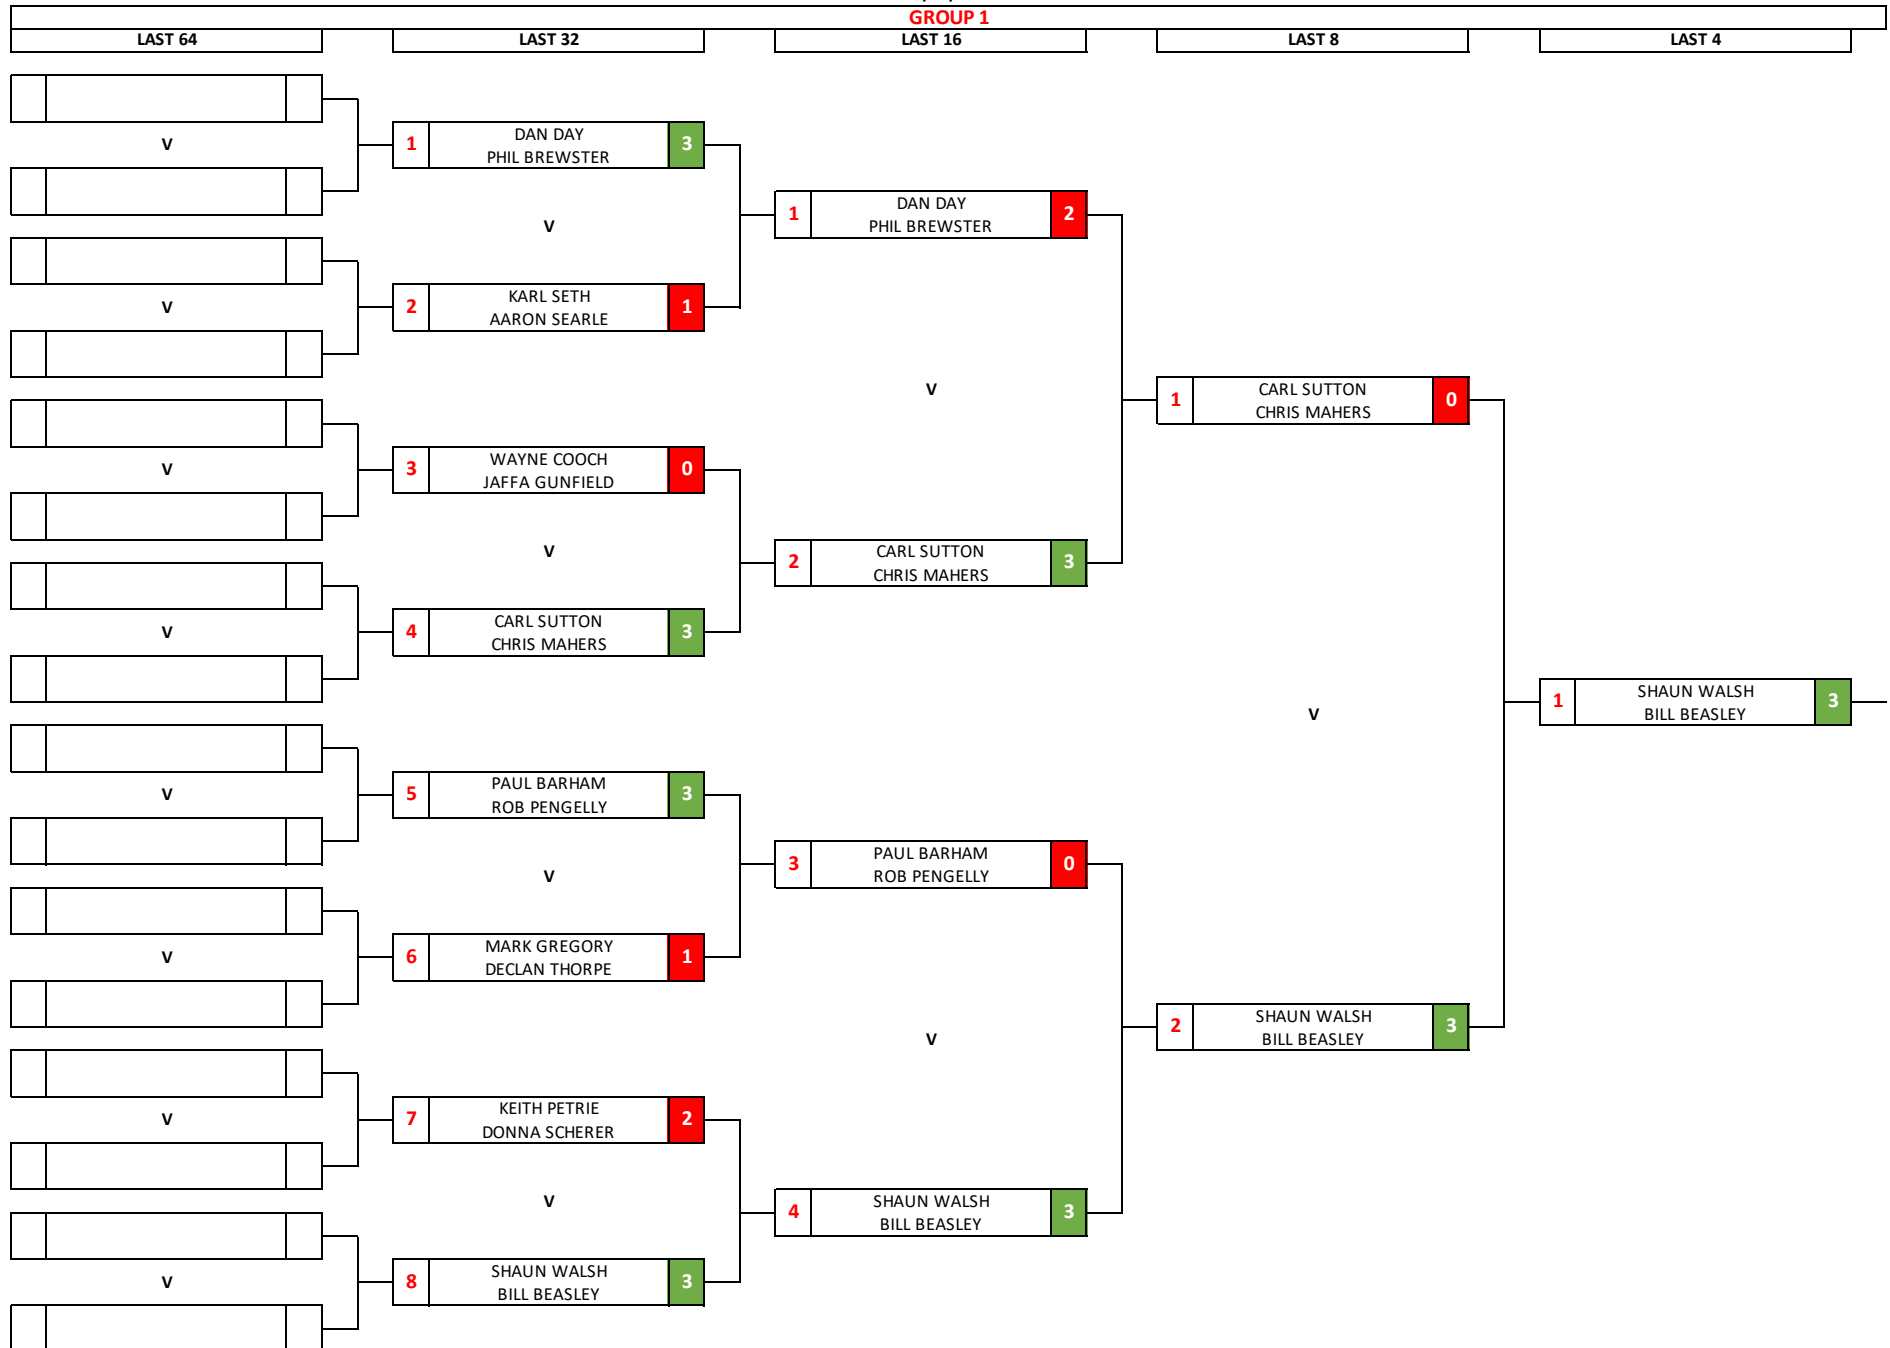

ESSEX SUPER LEAGUE (MENS)

RESULTS 2024-25

PAIRS

09/10/2024

GROUP 1

ESSEX SUPER LEAGUE (MENS)

RESULTS 2024-25

PAIRS