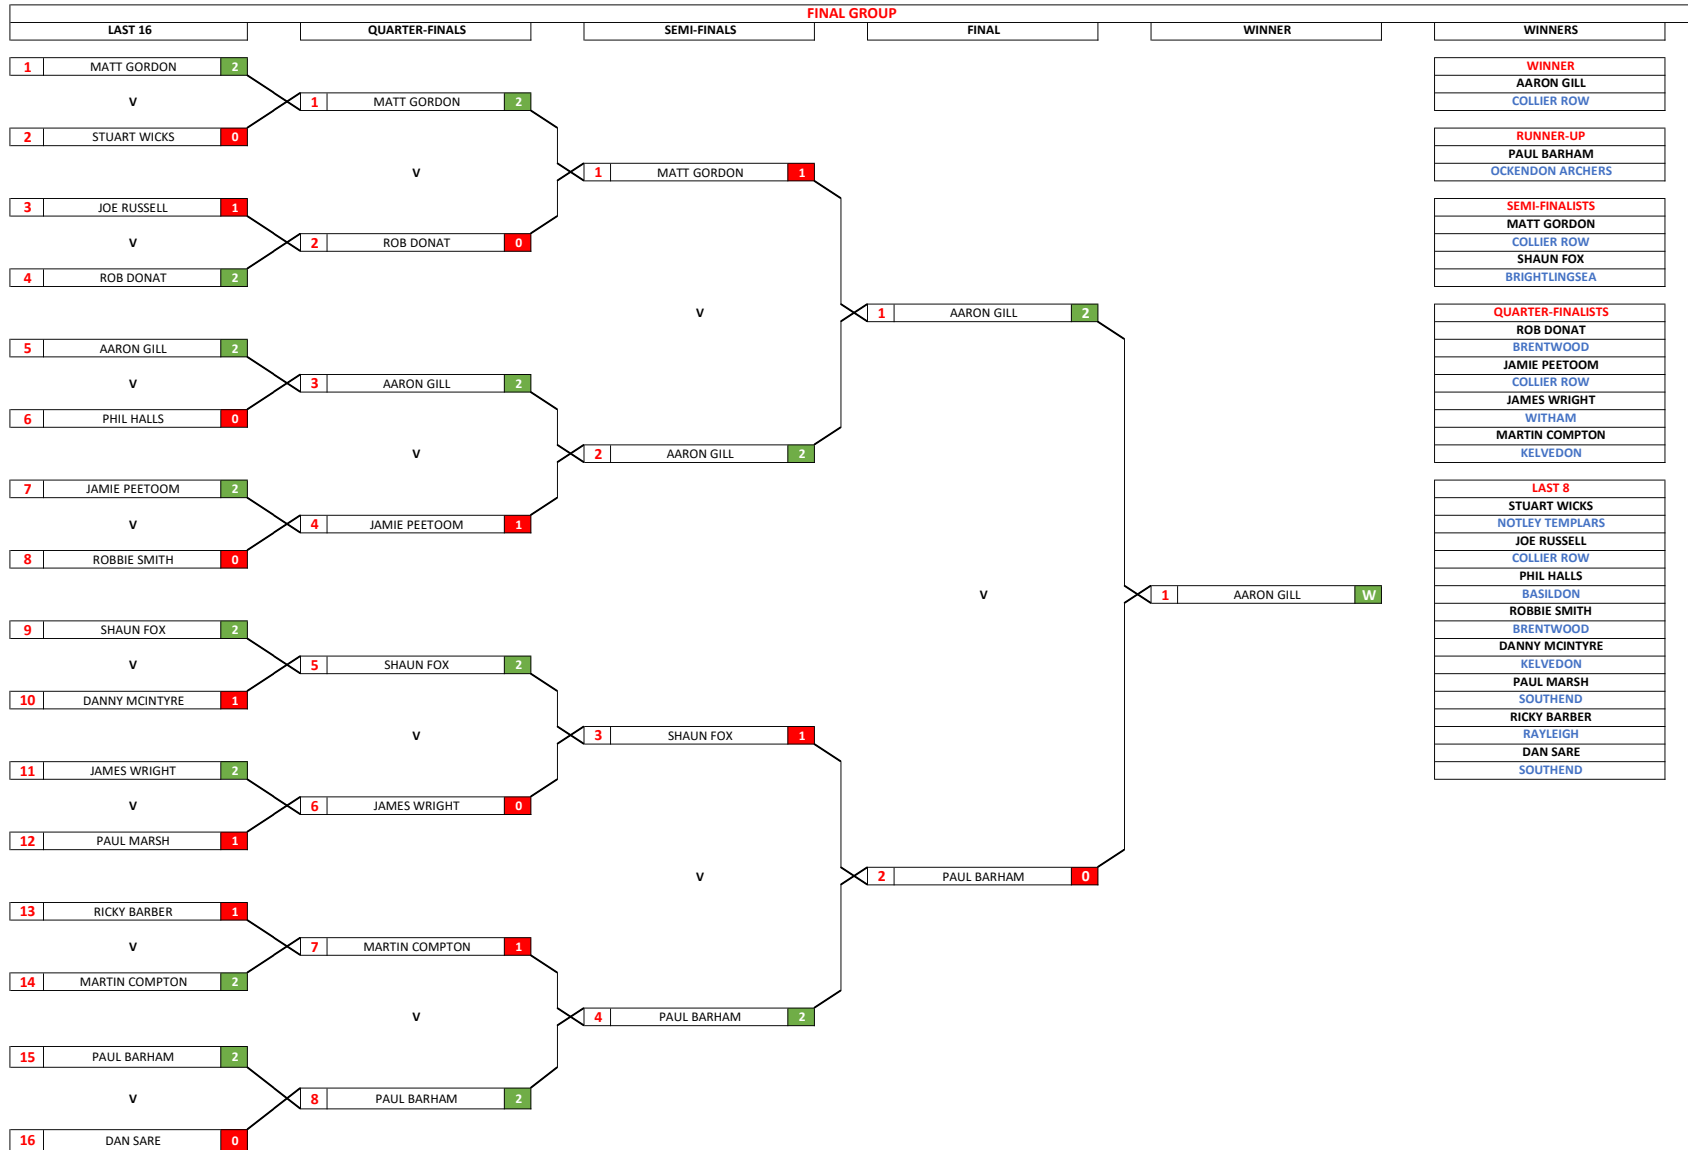

ESSEX SUPER LEAGUE (MENS)

RESULTS 2024-25

ROSEBOWL (1001) SINGLES

15/01/2025

ESSEX SUPER LEAGUE (MENS)

RESULTS 2024-25  
ROSEBOWL (1001) SINGLES  
15/01/2025

**ESSEX SUPER LEAGUE (MENS)**  
 RESULTS 2024-25  
 ROSEBOWL (1001) SINGLES  
 15/01/2025

- LAST 8**
- STUART WICKS
  - NOTLEY TEMPLARS
  - JOE RUSSELL
  - COLLIER ROW
  - PHIL HALLS
  - BASILDON
  - ROBBIE SMITH
  - BRENTWOOD
  - DANNY MCINTYRE
  - KELVEDON
  - PAUL MARSH
  - SOUTHEND
  - RICKY BARBER
  - RAYLEIGH
  - DAN SARE
  - SOUTHEND