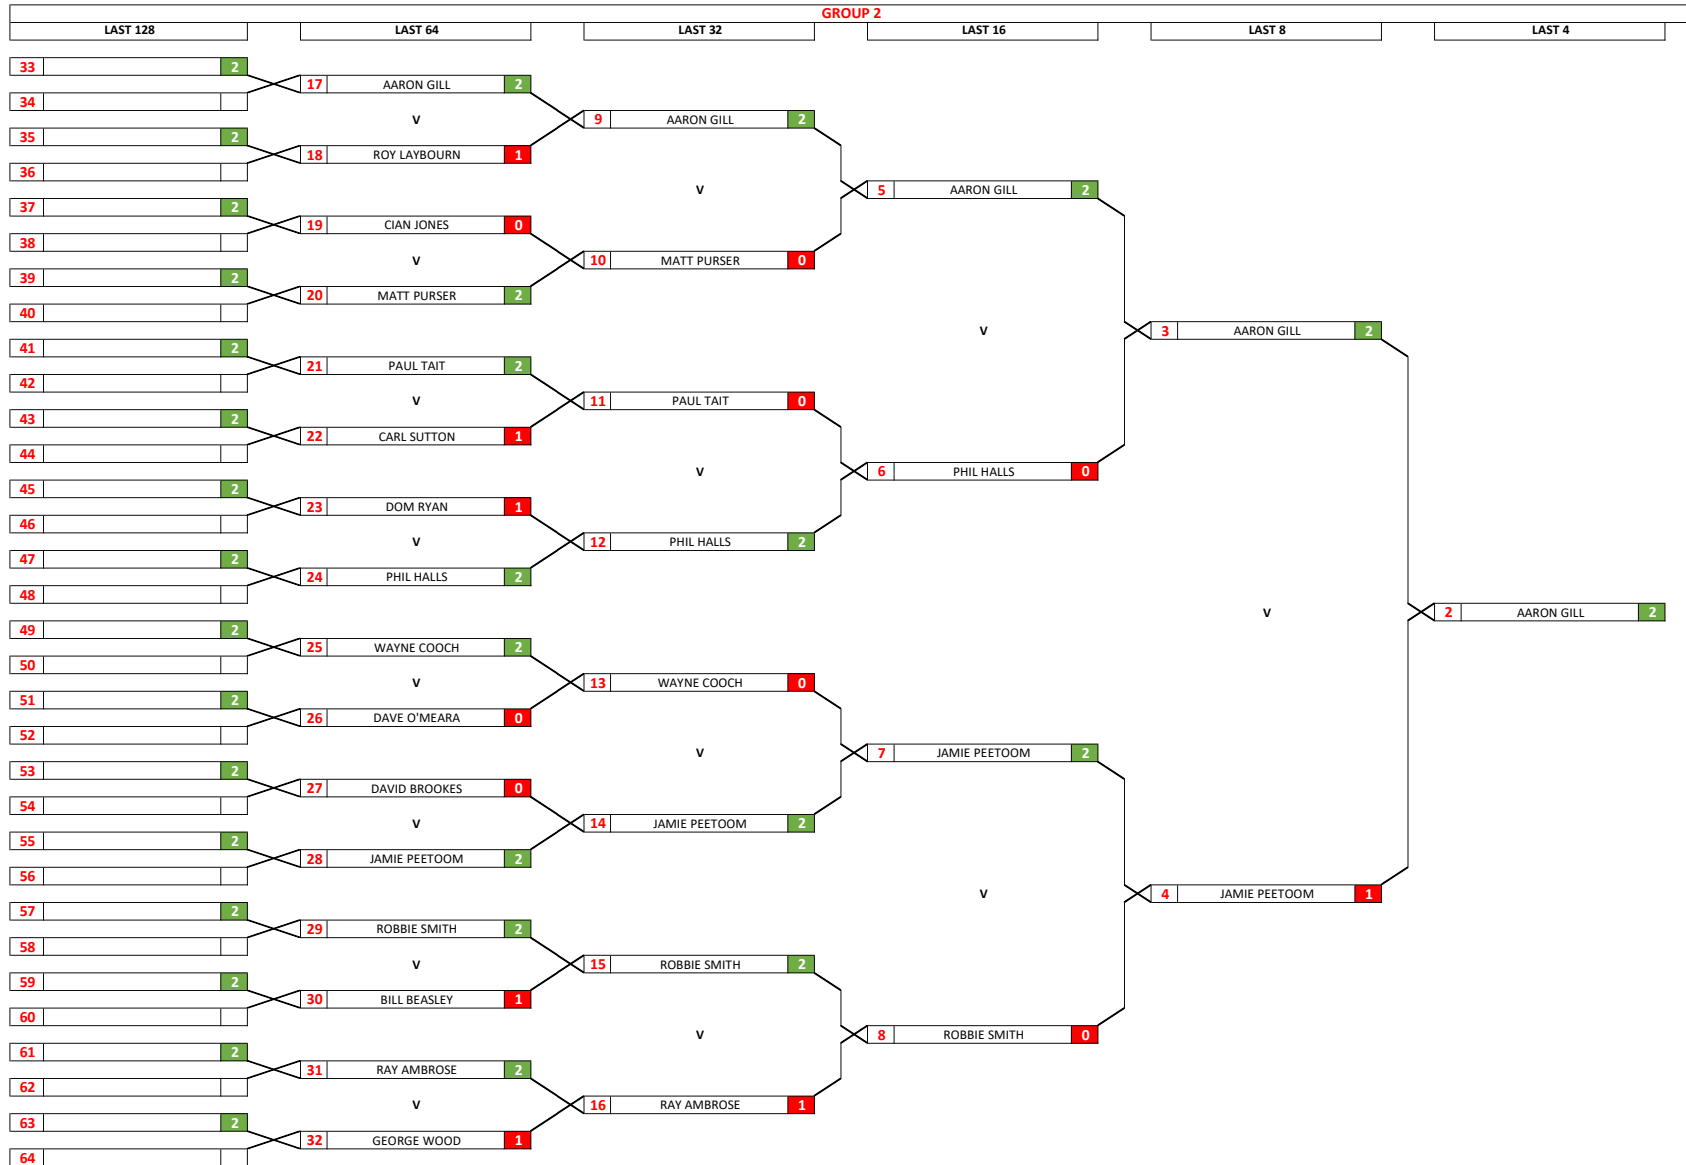

ESSEX SUPER LEAGUE (MENS)

RESULTS 2024-25

ROSEBOWL (1001) SINGLES

15/01/2025

ESSEX SUPER LEAGUE (MENS)

RESULTS 2024-25

ROSEBOWL (1001) SINGLES

15/01/2025

ESSEX SUPER LEAGUE (MENS)

RESULTS 2024-25

ROSEBOWL (1001) SINGLES

15/01/2025

ESSEX SUPER LEAGUE (MENS)

RESULTS 2024-25  
ROSEBOWL (1001) SINGLES  
15/01/2025

**ESSEX SUPER LEAGUE (MENS)**  
 RESULTS 2024-25  
 ROSEBOWL (1001) SINGLES  
 15/01/2025

- LAST 8**
- STUART WICKS
  - NOTLEY TEMPLARS
  - JOE RUSSELL
  - COLLIER ROW
  - PHIL HALLS
  - BASILDON
  - ROBBIE SMITH
  - BRENTWOOD
  - DANNY MCINTYRE
  - KELVEDON
  - PAUL MARSH
  - SOUTHEND
  - RICKY BARBER
  - RAYLEIGH
  - DAN SARE
  - SOUTHEND