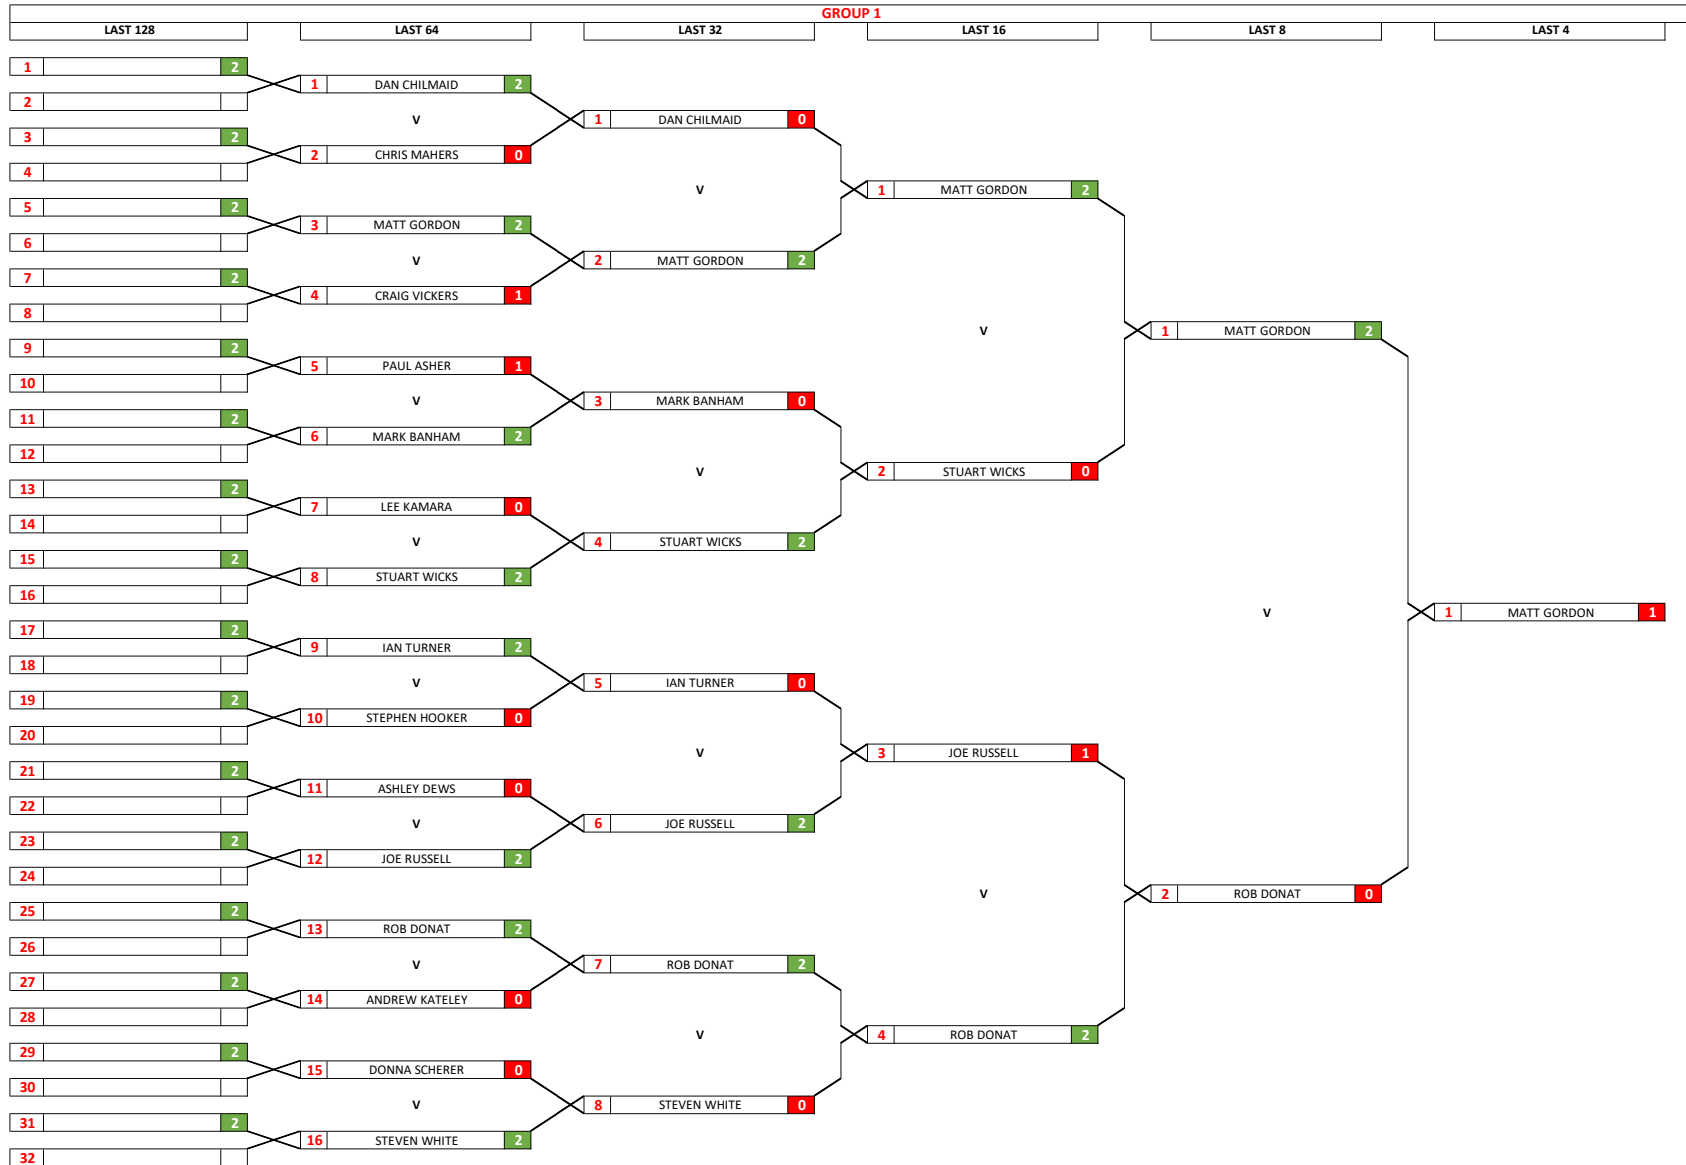

ESSEX SUPER LEAGUE (MENS)

RESULTS 2024-25

ROSEBOWL (1001) SINGLES

15/01/2025

ESSEX SUPER LEAGUE (MENS)

RESULTS 2024-25

ROSEBOWL (1001) SINGLES

15/01/2025

ESSEX SUPER LEAGUE (MENS)

RESULTS 2024-25

ROSEBOWL (1001) SINGLES

15/01/2025

ESSEX SUPER LEAGUE (MENS)

RESULTS 2024-25  
ROSEBOWL (1001) SINGLES  
15/01/2025

**ESSEX SUPER LEAGUE (MENS)**  
 RESULTS 2024-25  
 ROSEBOWL (1001) SINGLES  
 15/01/2025

- LAST 8**
- STUART WICKS
  - NOTLEY TEMPLARS
  - JOE RUSSELL
  - COLLIER ROW
  - PHIL HALLS
  - BASILDON
  - ROBBIE SMITH
  - BRENTWOOD
  - DANNY MCINTYRE
  - KELVEDON
  - PAUL MARSH
  - SOUTHEND
  - RICKY BARBER
  - RAYLEIGH
  - DAN SARE
  - SOUTHEND