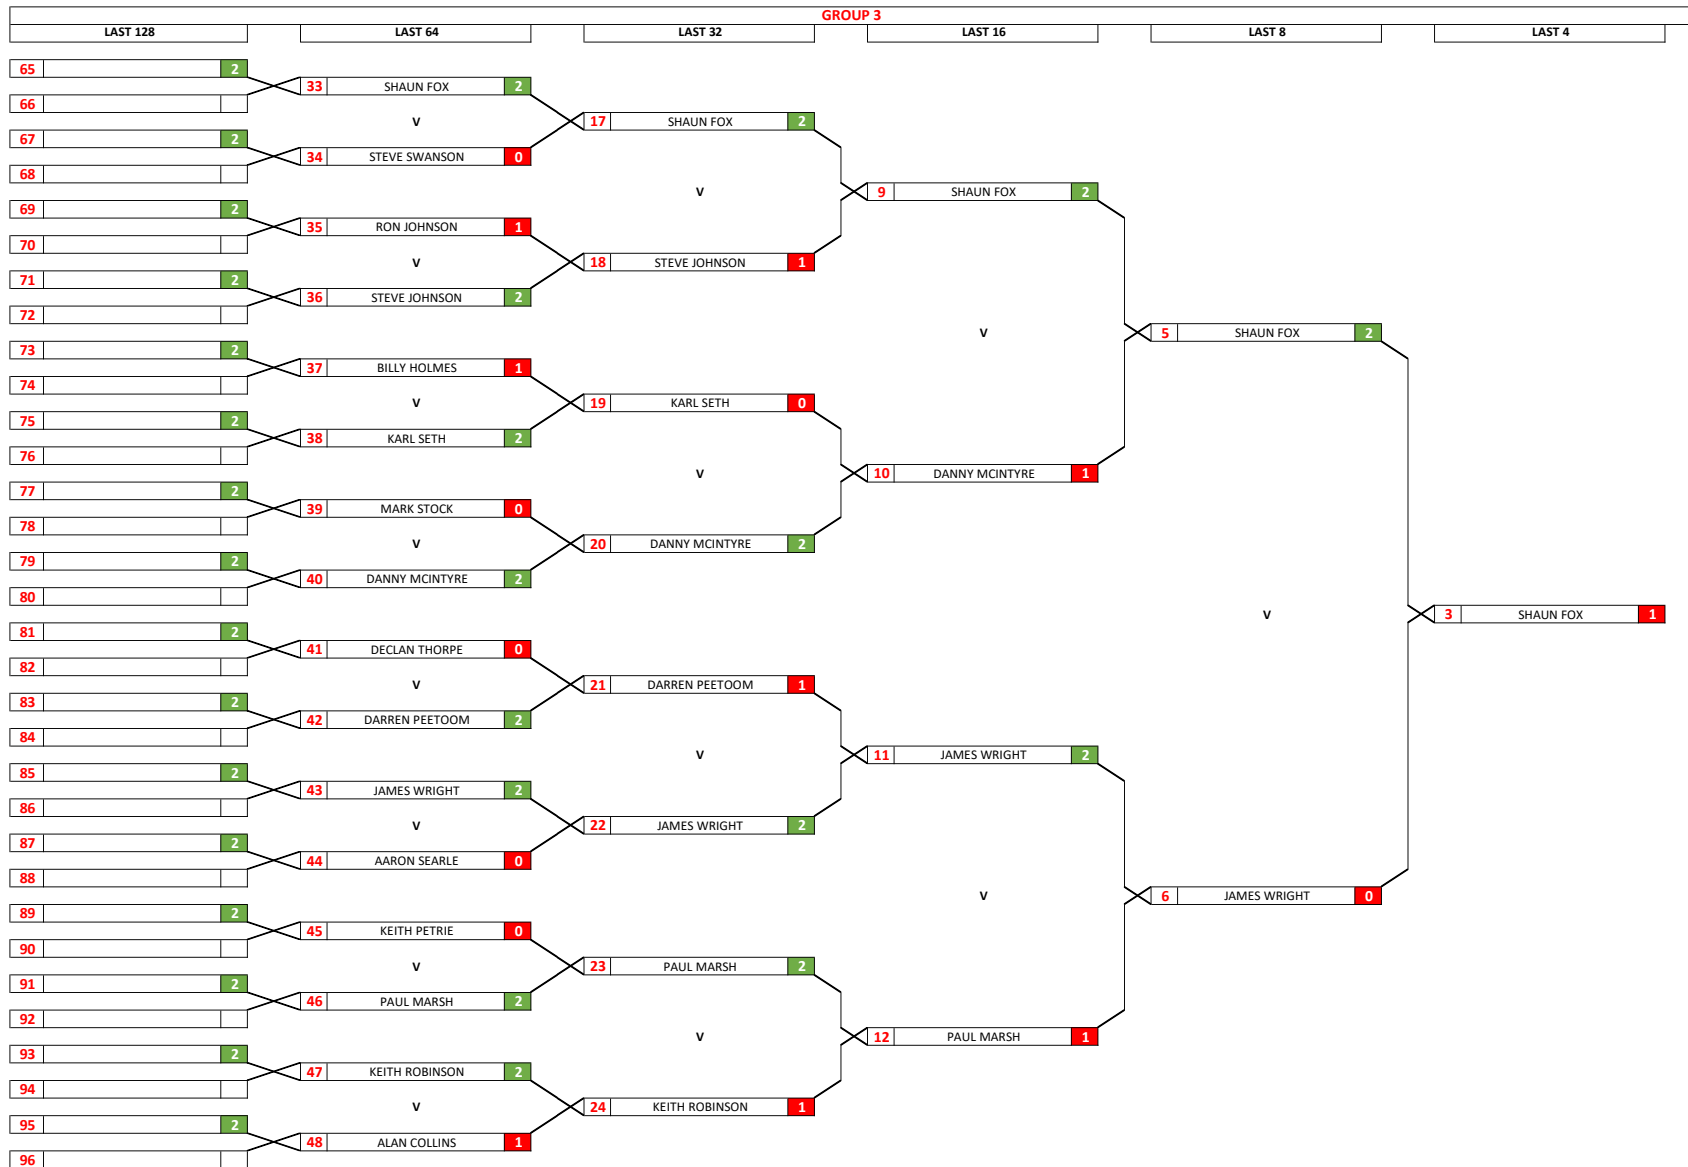

ESSEX SUPER LEAGUE (MENS)

RESULTS 2024-25

ROSEBOWL (1001) SINGLES

15/01/2025

ESSEX SUPER LEAGUE (MENS)

RESULTS 2024-25

ROSEBOWL (1001) SINGLES

15/01/2025

ESSEX SUPER LEAGUE (MENS)

RESULTS 2024-25

ROSEBOWL (1001) SINGLES

15/01/2025

ESSEX SUPER LEAGUE (MENS)

RESULTS 2024-25  
ROSEBOWL (1001) SINGLES  
15/01/2025

**ESSEX SUPER LEAGUE (MENS)**  
 RESULTS 2024-25  
 ROSEBOWL (1001) SINGLES  
 15/01/2025

- LAST 8**
- STUART WICKS
  - NOTLEY TEMPLARS
  - JOE RUSSELL
  - COLLIER ROW
  - PHIL HALLS
  - BASILDON
  - ROBBIE SMITH
  - BRENTWOOD
  - DANNY MCINTYRE
  - KELVEDON
  - PAUL MARSH
  - SOUTHEND
  - RICKY BARBER
  - RAYLEIGH
  - DAN SARE
  - SOUTHEND