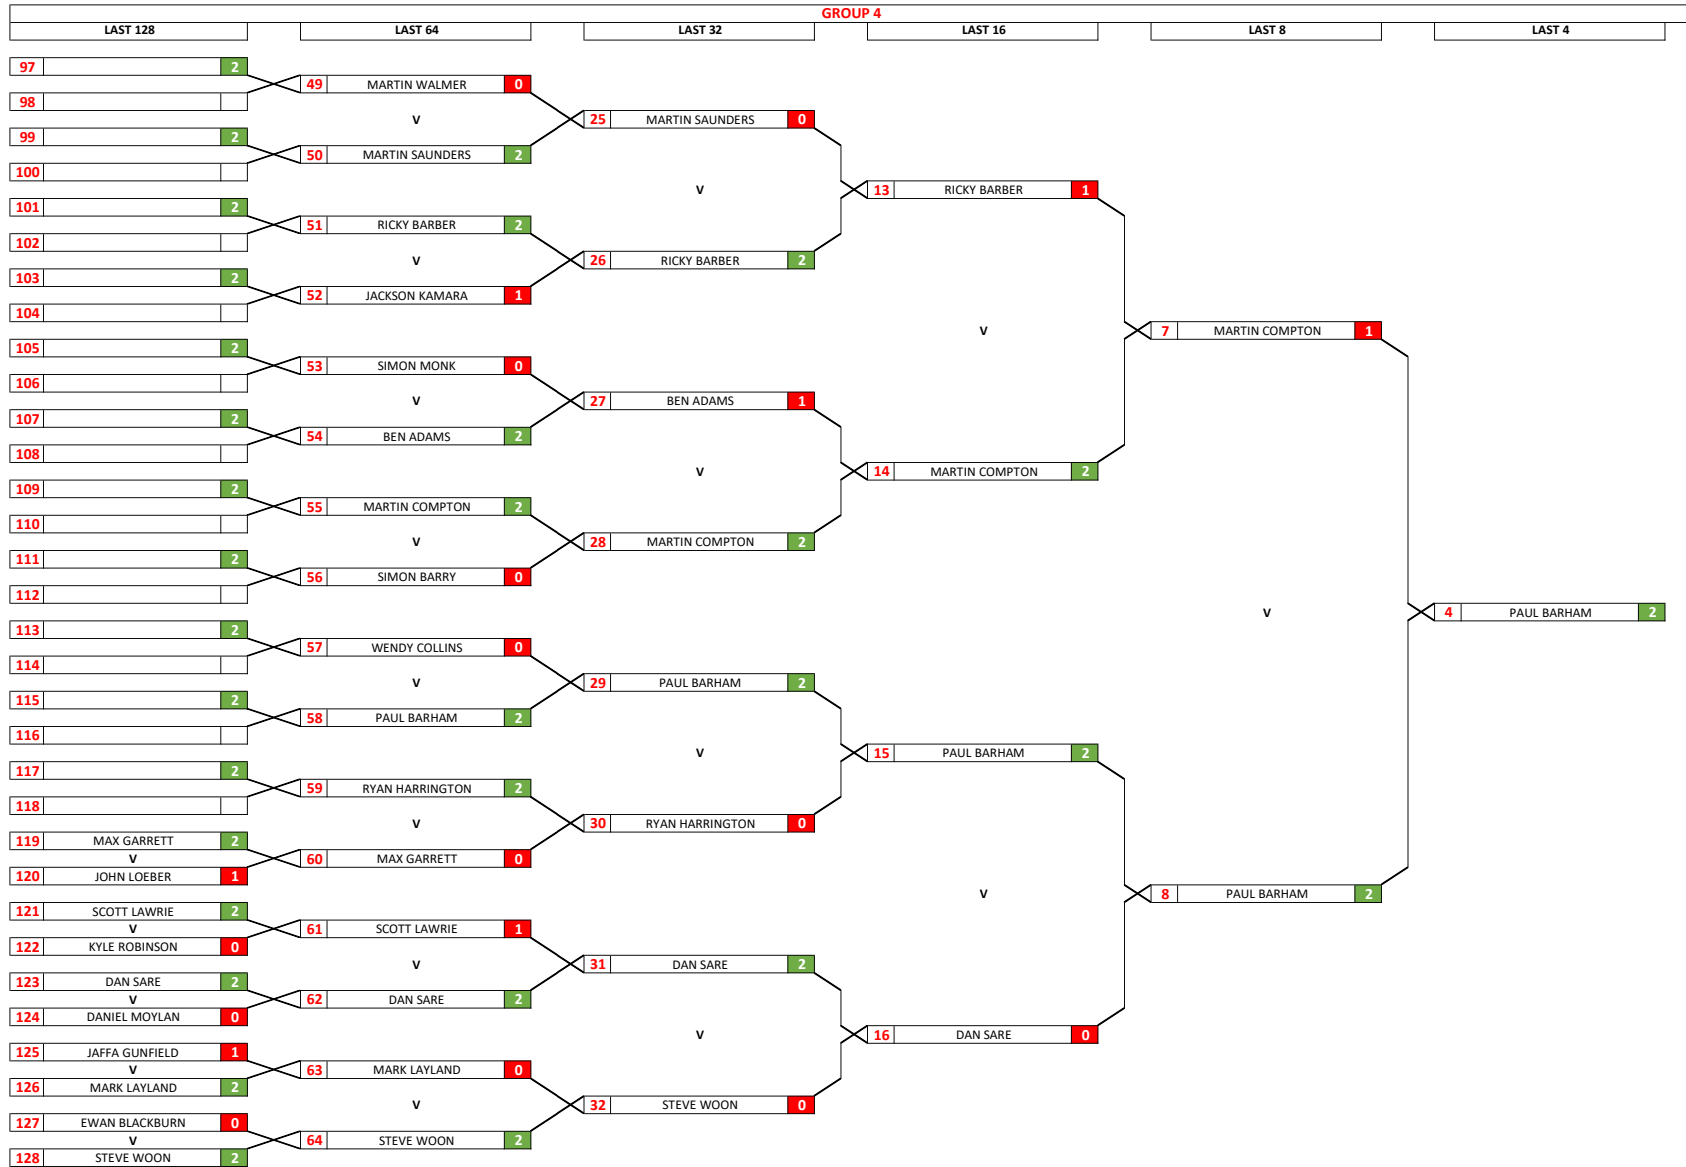

ESSEX SUPER LEAGUE (MENS)

RESULTS 2024-25

ROSEBOWL (1001) SINGLES

15/01/2025

ESSEX SUPER LEAGUE (MENS)

RESULTS 2024-25  
ROSEBOWL (1001) SINGLES  
15/01/2025

**ESSEX SUPER LEAGUE (MENS)**  
 RESULTS 2024-25  
 ROSEBOWL (1001) SINGLES  
 15/01/2025

- LAST 8**
- STUART WICKS
  - NOTLEY TEMPLARS
  - JOE RUSSELL
  - COLLIER ROW
  - PHIL HALLS
  - BASILDON
  - ROBBIE SMITH
  - BRENTWOOD
  - DANNY MCINTYRE
  - KELVEDON
  - PAUL MARSH
  - SOUTHEND
  - RICKY BARBER
  - RAYLEIGH
  - DAN SARE
  - SOUTHEND